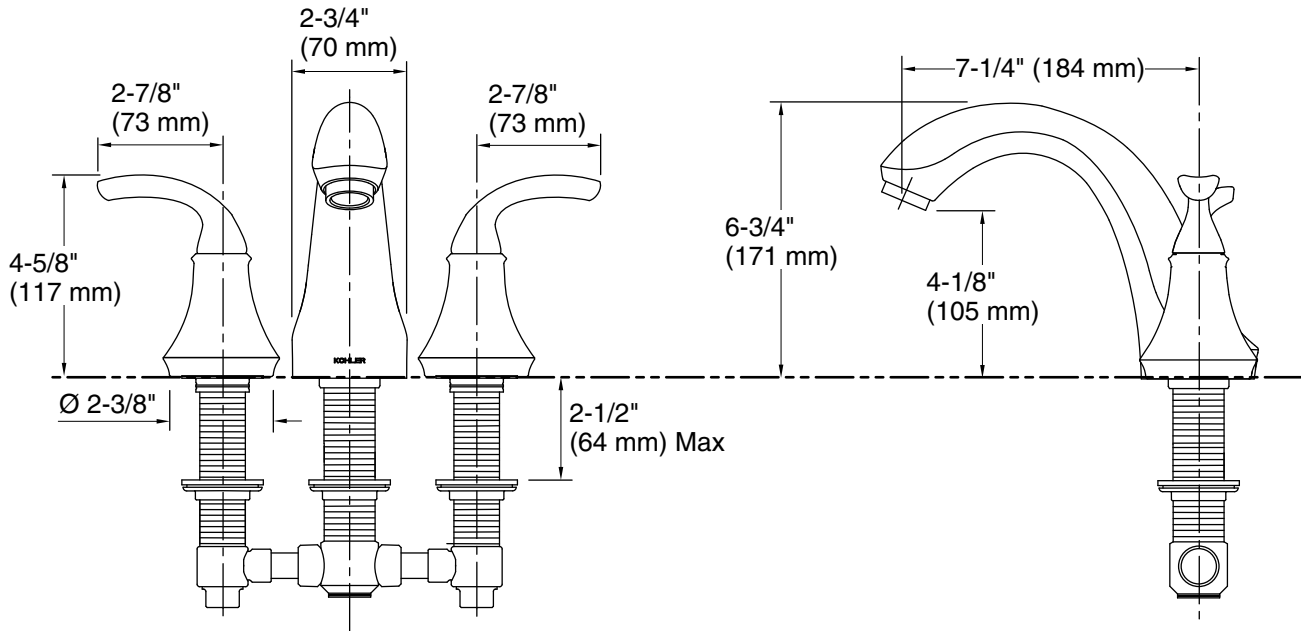

Technical Information

All product dimensions are nominal.

Drain included: No

Spout:

Spout reach: 7-1/4" (184 mm)

Handshower:

Rated maximum flow: 0 gal/min (0 l/min)

Notes

Install this product according to the installation guide.

ADA, CSA B651 compliant when installed to the specific requirements of these regulations.