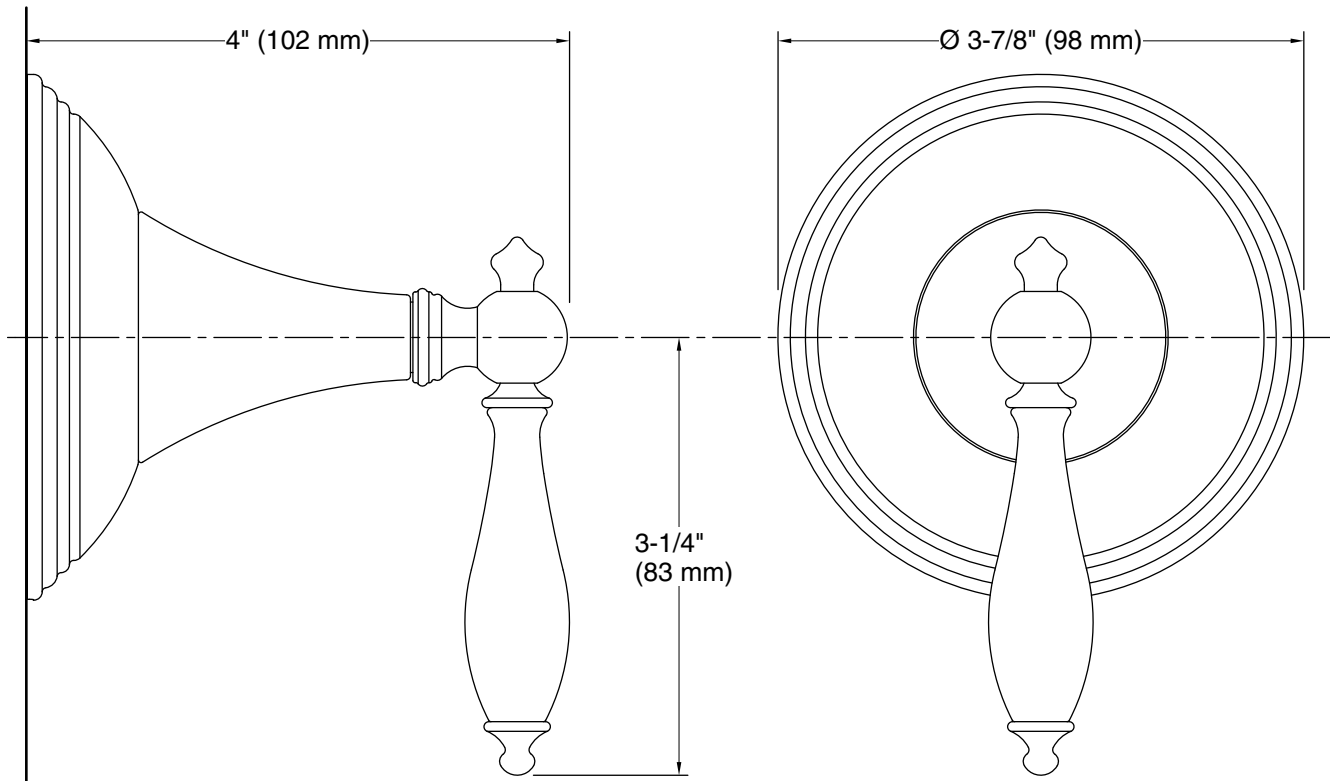

Technical Information

All product dimensions are nominal.

Notes

Install this product according to the installation instructions.

ADA, OBC, CSA B651 compliant when installed to the specific requirements of these regulations.