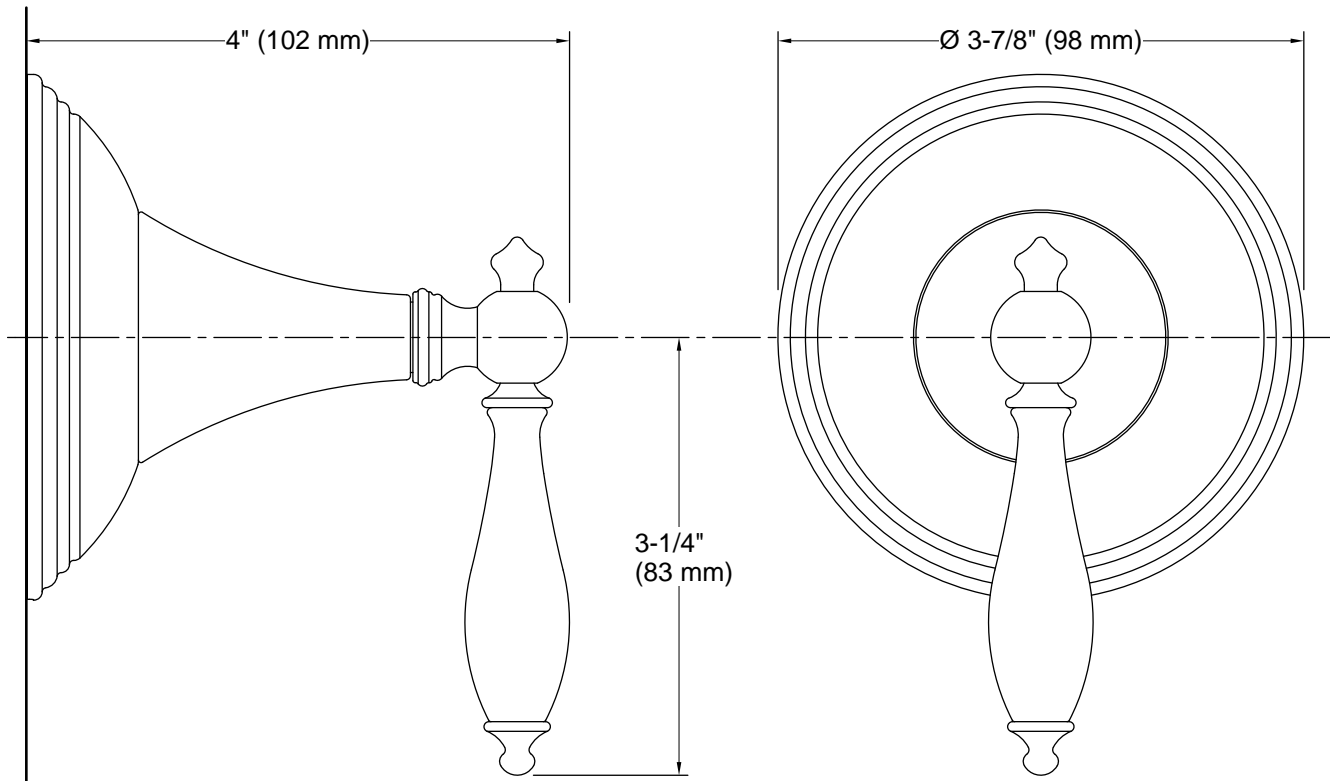

Technical Information

All product dimensions are nominal.

Notes

Install this product according to the installation instructions.

ADA, OBC, CSA B651 compliant when installed to the specific requirements of these regulations.