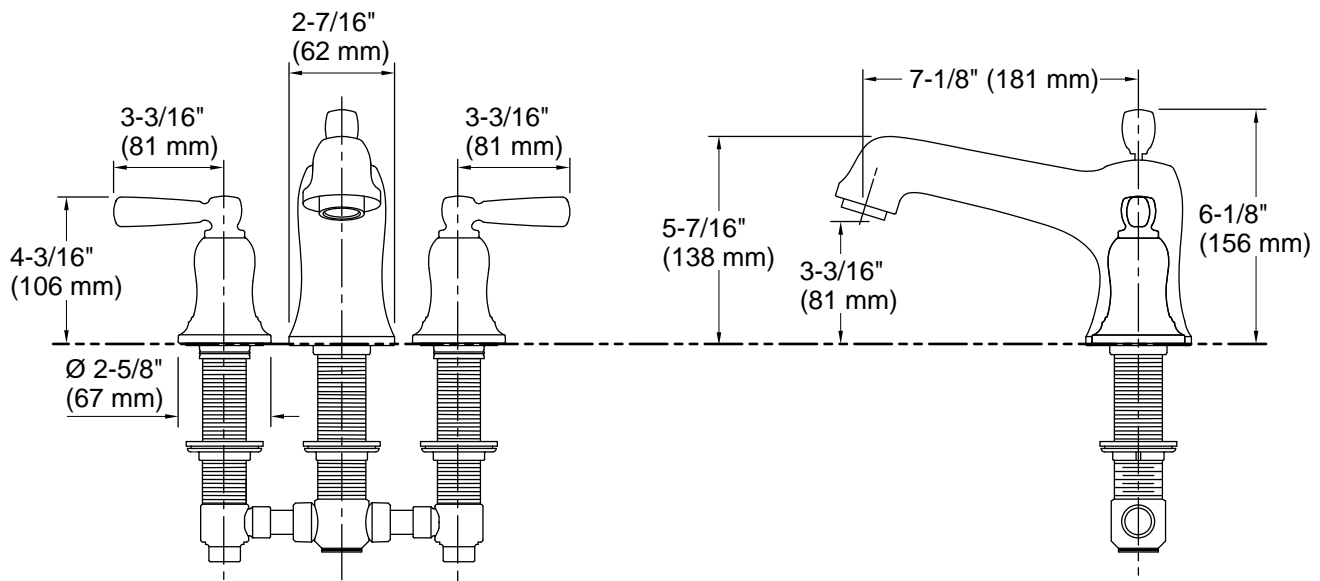

Features

- Complements Bancroft faucets and accessories
- 7" (178 mm) spout with slip-fit connection and diverter knob

Material

- Brass

Installation

- Bath- or deck-mount

Required Products/Accessories

K-438-K 1/2" ceramic high-flow valve system

CSA B651

IAPMO Certification

KOHLER® Faucet Lifetime Limited Warranty

See website for detailed warranty information.

Technical Information

All product dimensions are nominal.

Drain included: No

Spout:

Spout reach: 7-1/8" (181 mm)

Handshower:

Rated maximum flow: 0 gal/min (0 l/min)

Notes

Install this product according to the installation guide.

ADA complaint for faucet handles only.

ADA, CSA B651 compliant when installed to the specific requirements of these regulations.