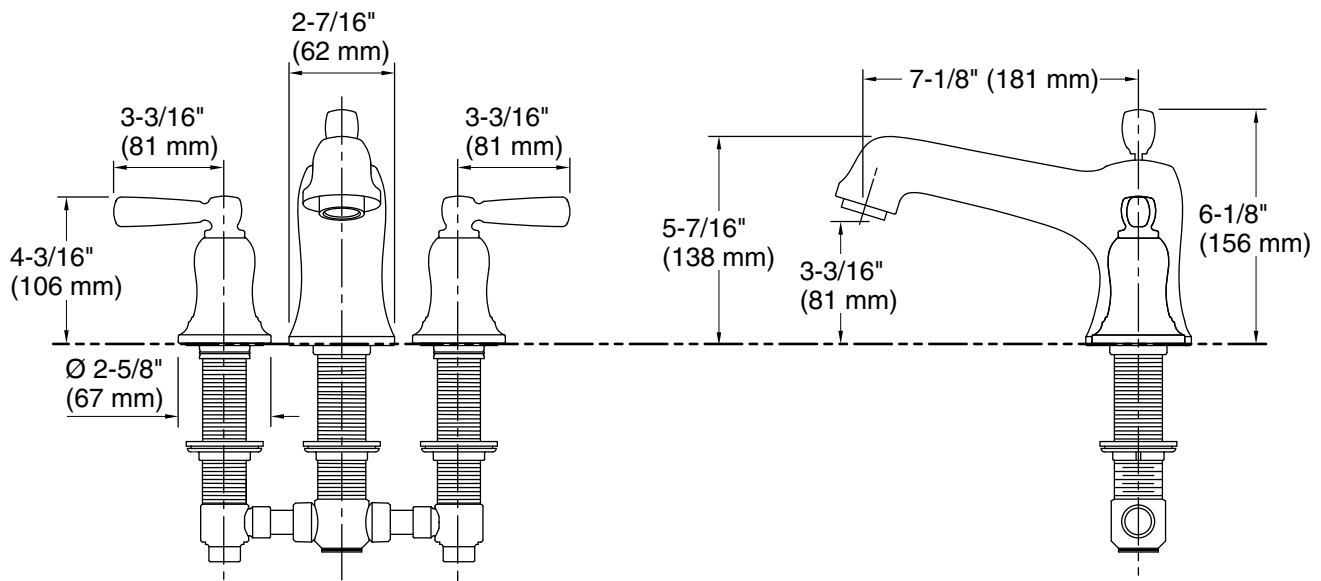

Features

- Complements Bancroft faucets and accessories
- 7" (178 mm) spout with slip-fit connection and diverter knob

Material

- Brass

Installation

- Bath- or deck-mount

Required Products/Accessories

K-438-K 1/2" ceramic high-flow valve system

CSA B651

IAPMO Certification

KOHLER® Faucet Lifetime Limited Warranty

See website for detailed warranty information.

Technical Information

All product dimensions are nominal.

Drain included: No

Spout:

Spout reach: 7-1/8" (181 mm)

Handshower:

Rated maximum flow: 0 gal/min (0 l/min)

Notes

Install this product according to the installation guide.

ADA complaint for faucet handles only.

ADA, CSA B651 compliant when installed to the specific requirements of these regulations.