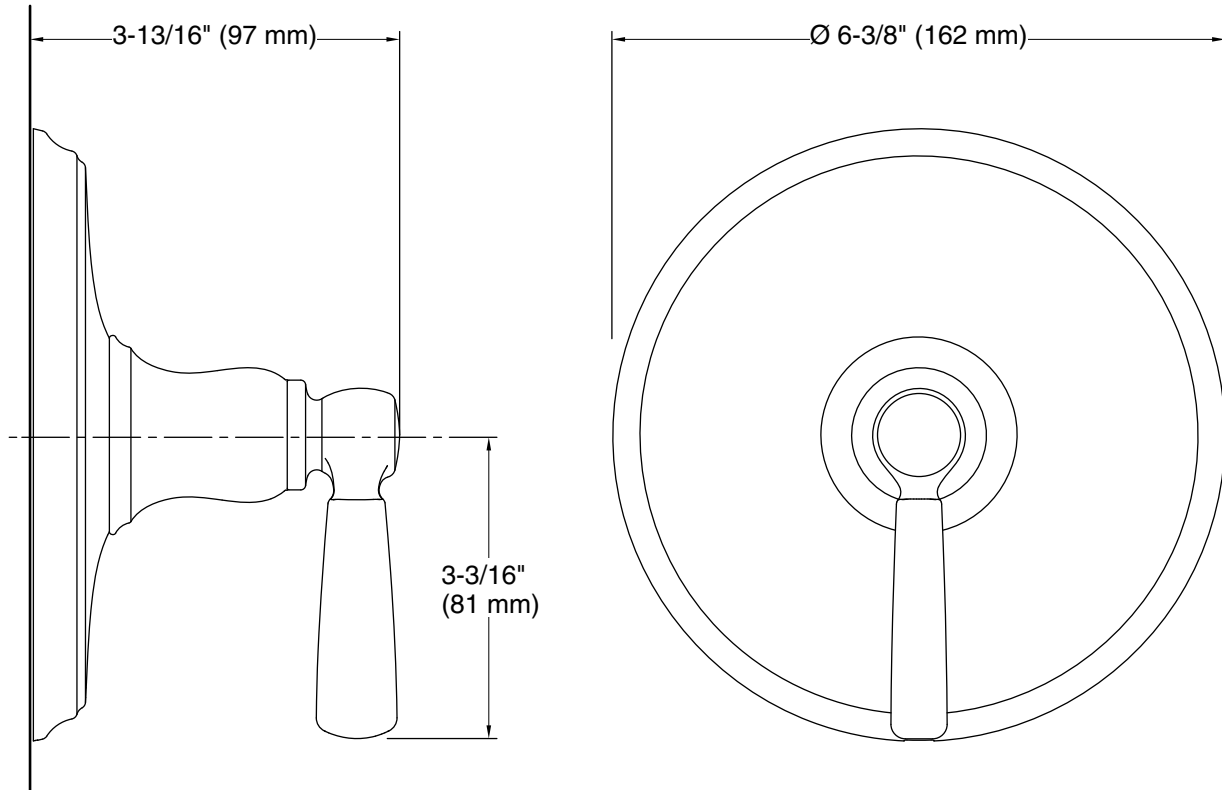

Technical Information

All product dimensions are nominal.

Notes

Install this product according to the installation instructions.

ADA, OBC, CSA B651 compliant when installed to the specific requirements of these regulations.