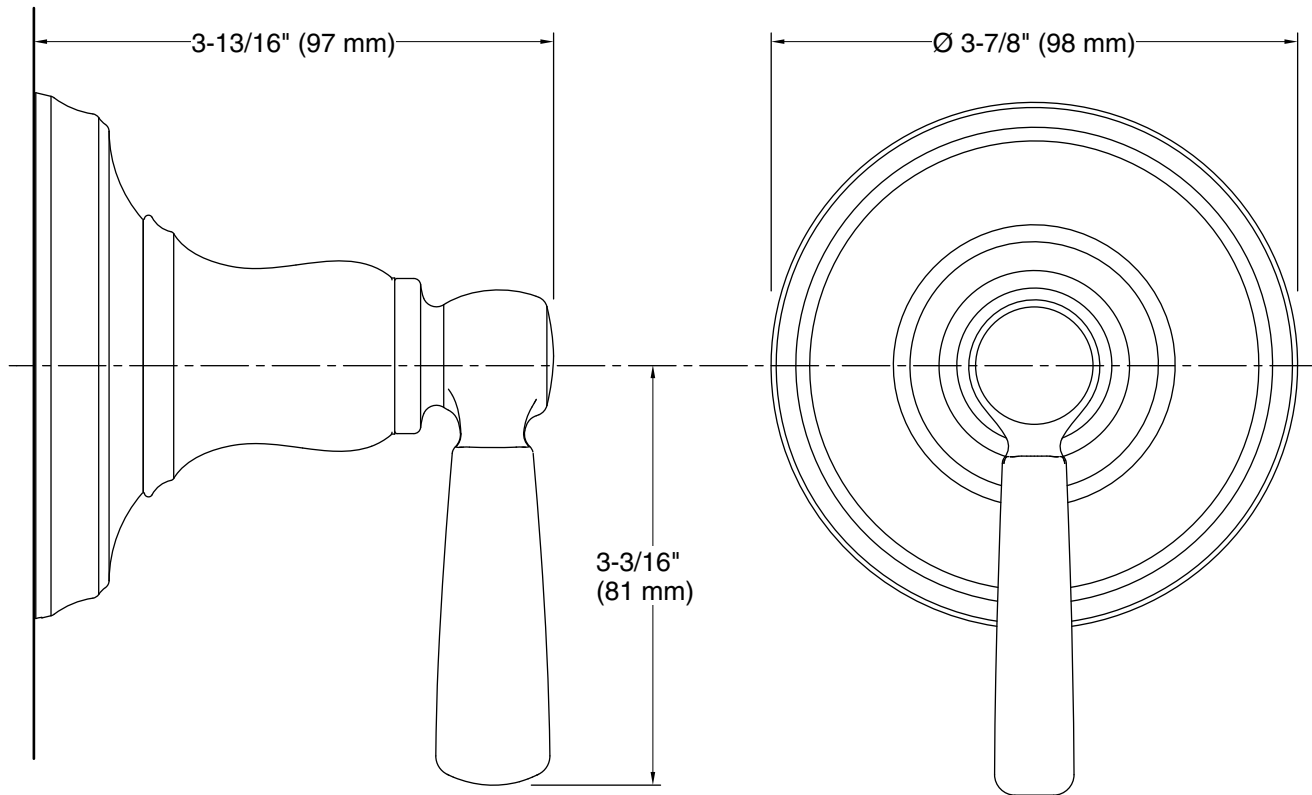

Technical Information

All product dimensions are nominal.

Handshower:

Rated maximum flow: 0 gal/min (0 l/min)

Notes

Install this product according to the installation instructions.

ADA, OBC, CSA B651 compliant when installed to the specific requirements of these regulations.