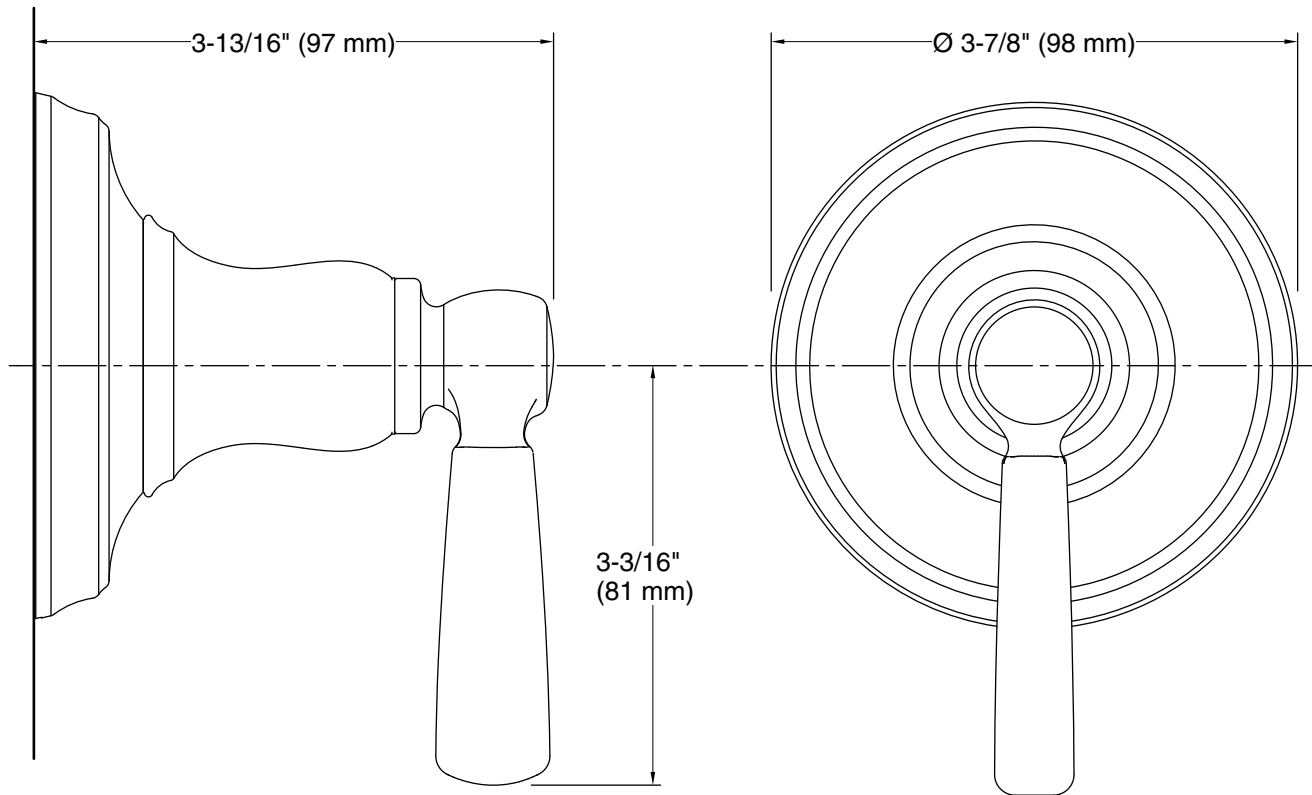

Technical Information

All product dimensions are nominal.

Notes

Install this product according to the installation instructions.

ADA, OBC, CSA B651 compliant when installed to the specific requirements of these regulations.