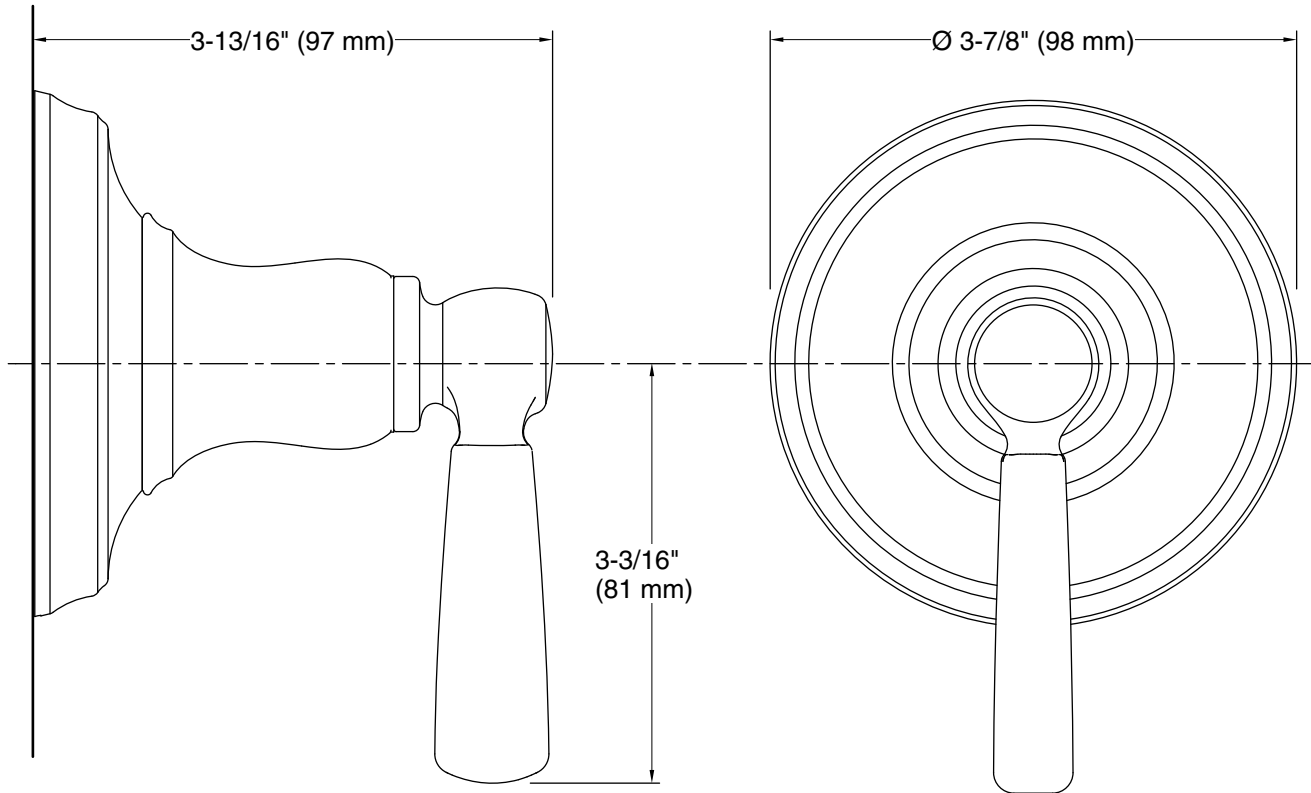

BRZ	Oil-Rubbed Bronze
-----	-------------------

Technical Information

All product dimensions are nominal.

Handshower:

Rated maximum flow: 0 gal/min (0 l/min)

Notes

Install this product according to the installation instructions.