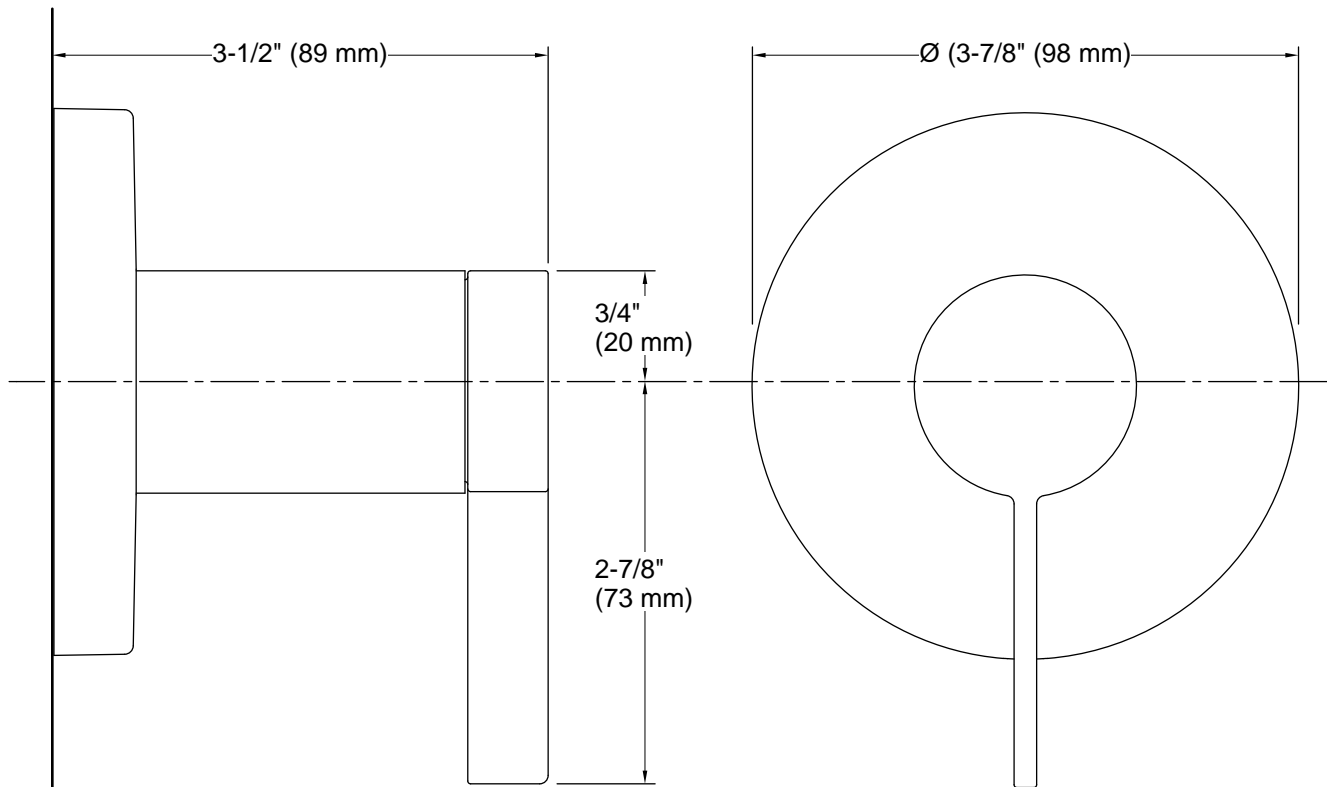

Technical Information

All product dimensions are nominal.

Notes

Install this product according to the installation instructions.

ADA, OBC, CSA B651 compliant when installed to the specific requirements of these regulations.