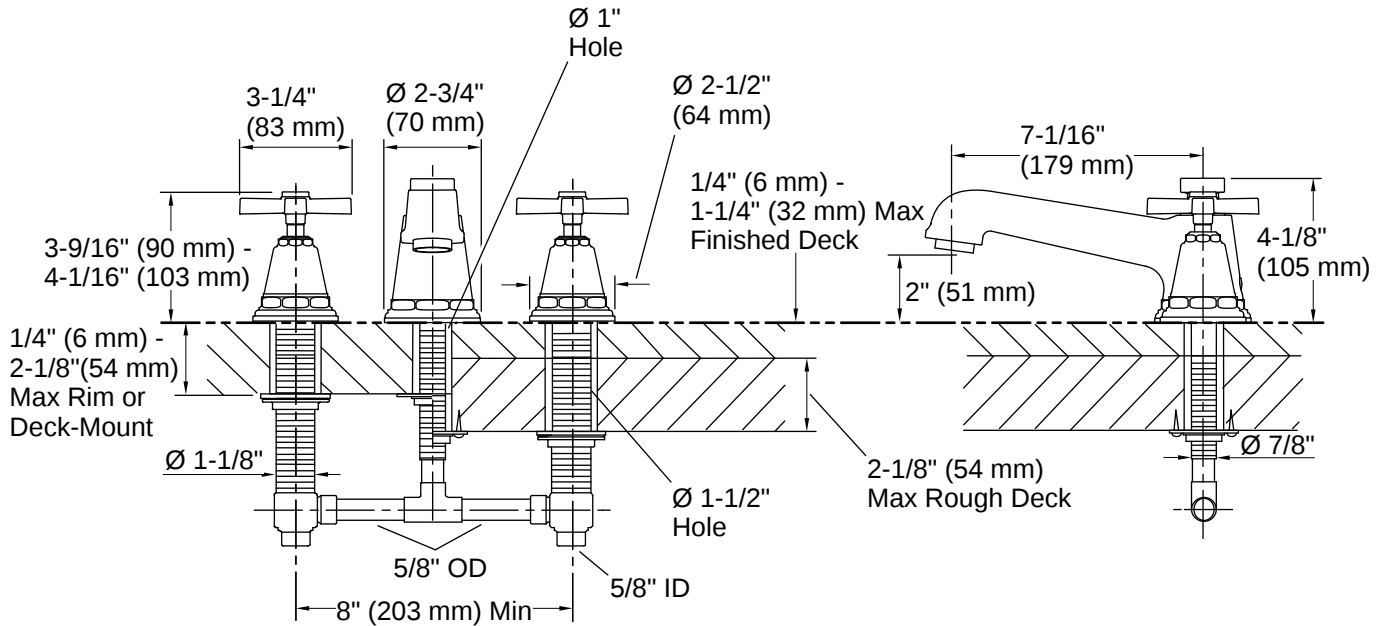

Pinstripe® Pure | K-T13140-3A

Deck-mount bath faucet trim with cross handles

Features

- Available with plain cross handles
- 7-1/16" (179 mm) nondiverter spout with slip-fit connection
- Metal construction

All product dimensions are nominal.

Handle

Handle Style/ Type: Cross

Spout

Spout Reach: 7-1/16" (179 mm)

Recommended Products/Accessories

K-23723 Faucet cleaner

Required Products/Accessories

5-12-2026 23:9 - US-CA

*Dimension allows +/- 1/4" (6 mm) handle adjustment during handle trim installation.

Rim or Deck-Mount Installation

Rough + Finished Deck-Mount Installation

Installation

- Deck-mount