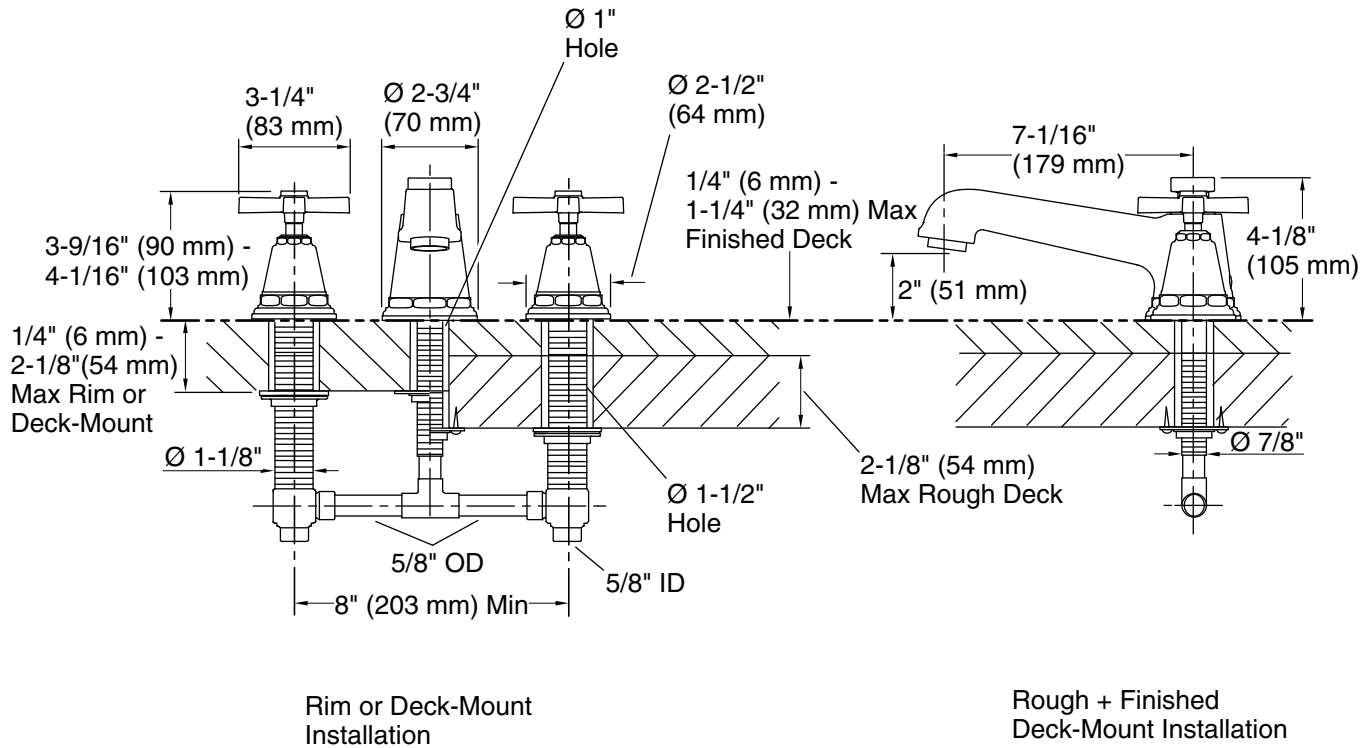

Features

- Available with plain cross handles
- 7-1/16" (179 mm) nondiverter spout with slip-fit connection
- Metal construction

Installation

- Deck-mount

Required Products/Accessories

K-300-K 1/2" ceramic high-flow valve system

Color	Code	Description
	CP	Polished Chrome
	SN	Vibrant® Polished Nickel
	BN	Vibrant® Brushed Nickel

*Dimension allows +/- 1/4" (6 mm) handle adjustment during handle trim installation.

Technical Information

All product dimensions are nominal.

Drain included: No

Spout:

Spout reach: 7-1/16" (179 mm)

Handshower:

Rated maximum flow: 0 gal/min (0 l/min)

Notes

Install this product according to the installation instructions.