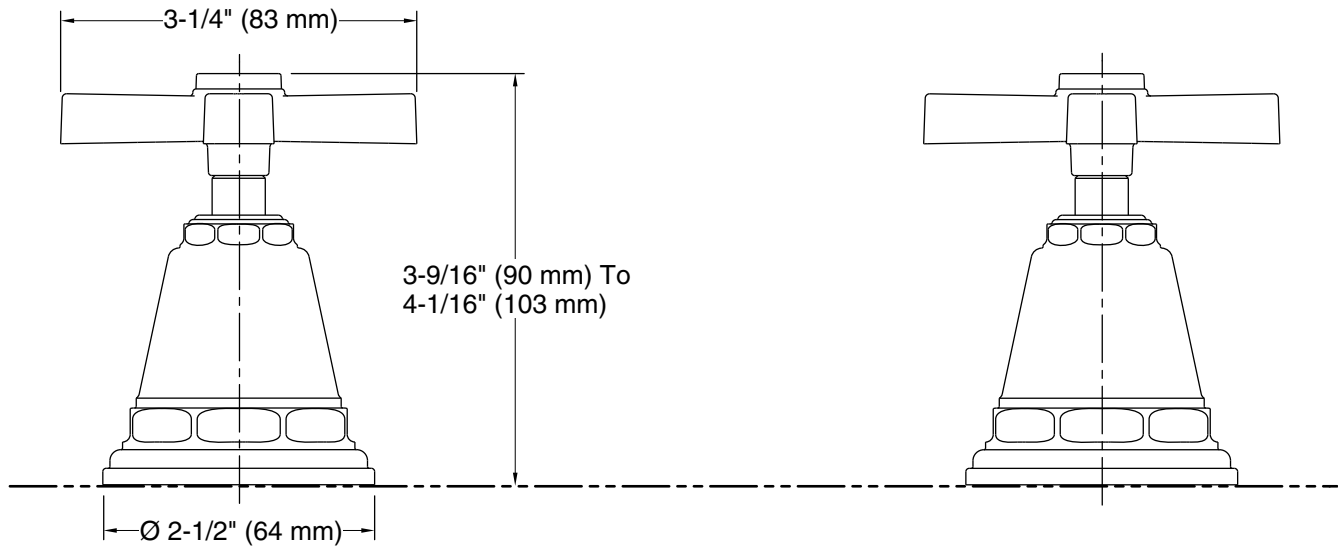

Technical Information

All product dimensions are nominal.

Notes

Install this product according to the installation guide.