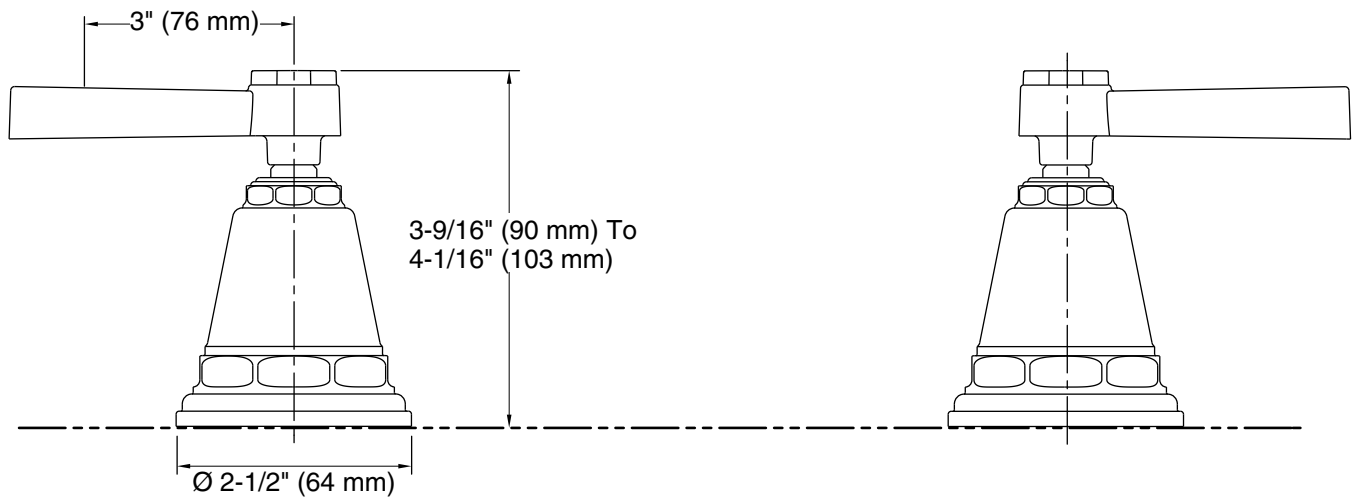

8-1-2024 21:20 - US/CA

THE BOLD LOOK
OF **KOHLER**[®]

KOHLER Faucets Deck-mount bath faucet handle trim with Lever design
Pinstripe® Pure
K-T13141-4A

Technical Information

All product dimensions are nominal.