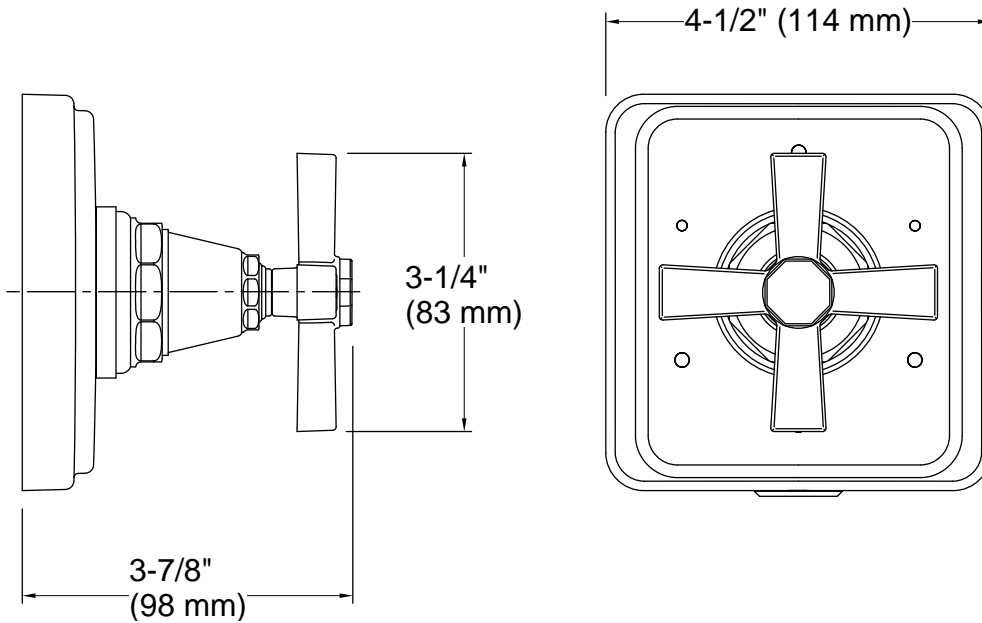

Color	Code	Description
	CP	Polished Chrome
	SN	Vibrant® Polished Nickel
	BN	Vibrant® Brushed Nickel

Technical Information

All product dimensions are nominal.

Spout:

Handshower:

Rated maximum flow: 0 gal/min (0 l/min)