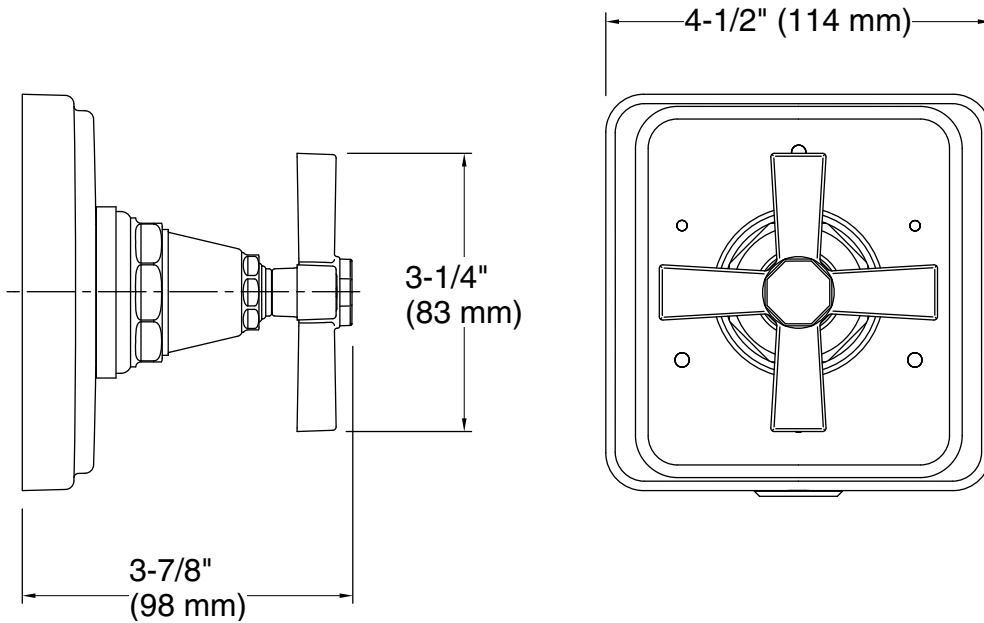

Color	Code	Description
	CP	Polished Chrome
	SN	Vibrant® Polished Nickel
	BN	Vibrant® Brushed Nickel

Technical Information

All product dimensions are nominal.

Handshower:

Rated maximum flow: 0 gal/min (0 l/min)