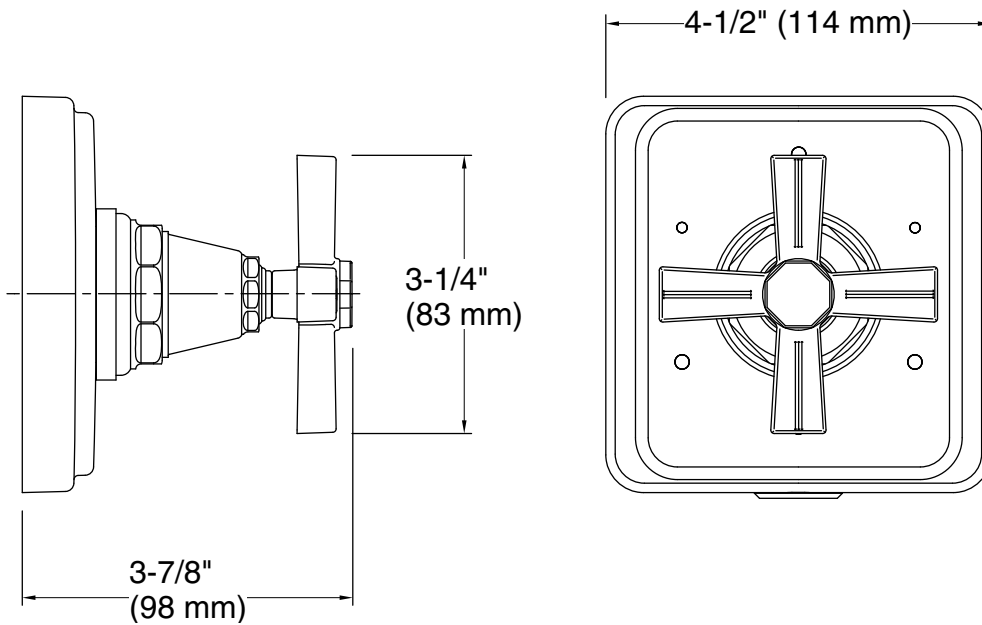

ASME A112.18.1/CSA B125.1

ADA

ICC/ANSI A117.1

IAPMO Certification

KOHLER® Faucet Lifetime Limited Warranty

See website for detailed warranty information.

Technical Information

All product dimensions are nominal.