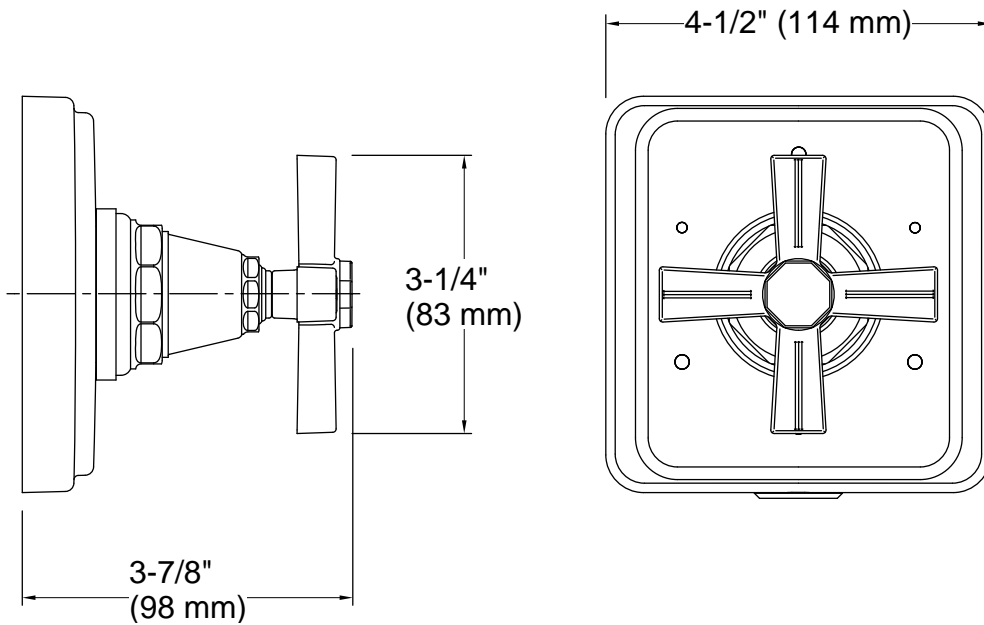

ASME A112.18.1/CSA B125.1

ADA

ICC/ANSI A117.1

IAPMO Certification

KOHLER® Faucet Lifetime Limited Warranty

See website for detailed warranty information.

Technical Information

All product dimensions are nominal.