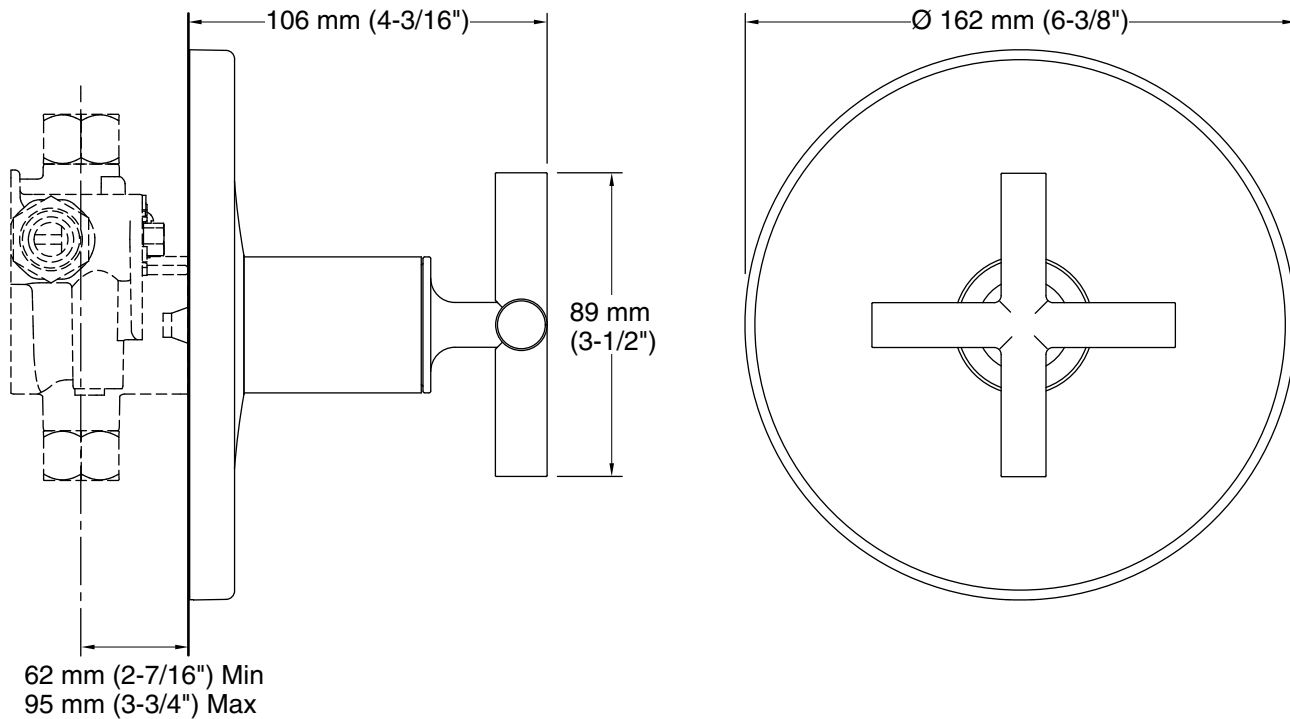

### Available Colors/Finishes

*Color tiles intended for reference only.*

Color	Code	Description
-------	------	-------------

	CP	Polished Chrome
---	----	-----------------

**Technical Information**

All product dimensions are nominal.