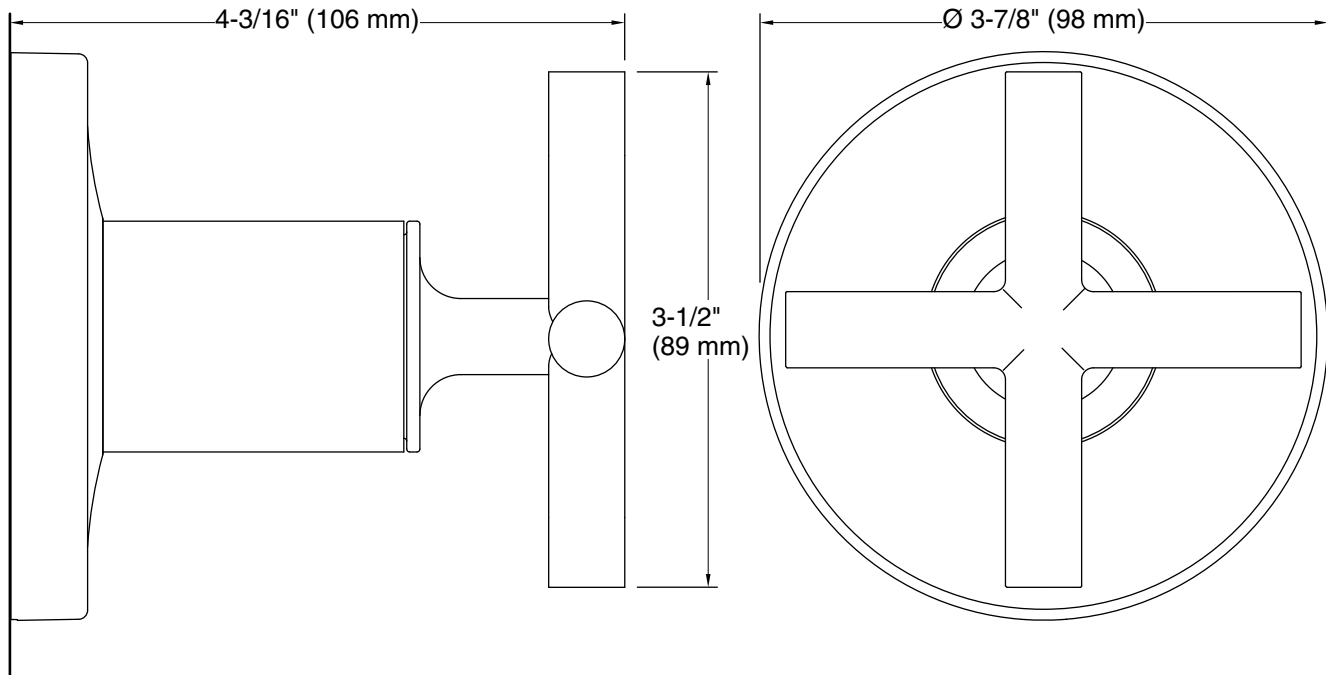

Technical Information

All product dimensions are nominal.

Notes

Install this product according to the installation instructions.

ADA compliant when installed to the specific requirements of these regulations.