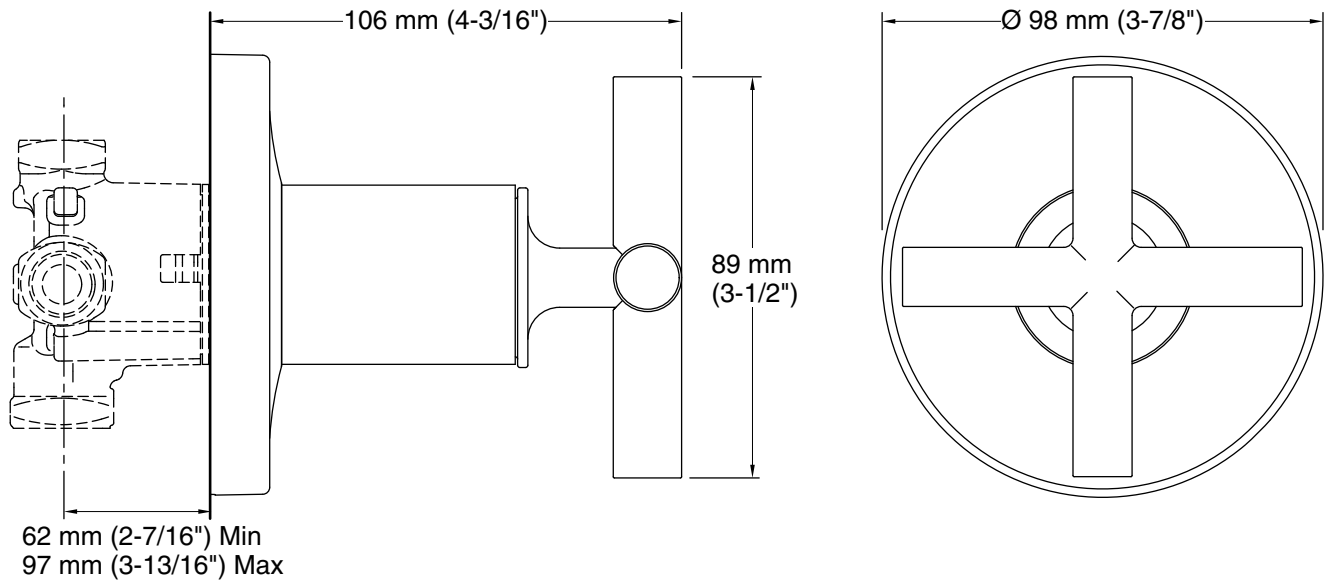

	CP	Polished Chrome
---	----	-----------------

Technical Information

All product dimensions are nominal.

Notes

Install this product according to the installation guide.