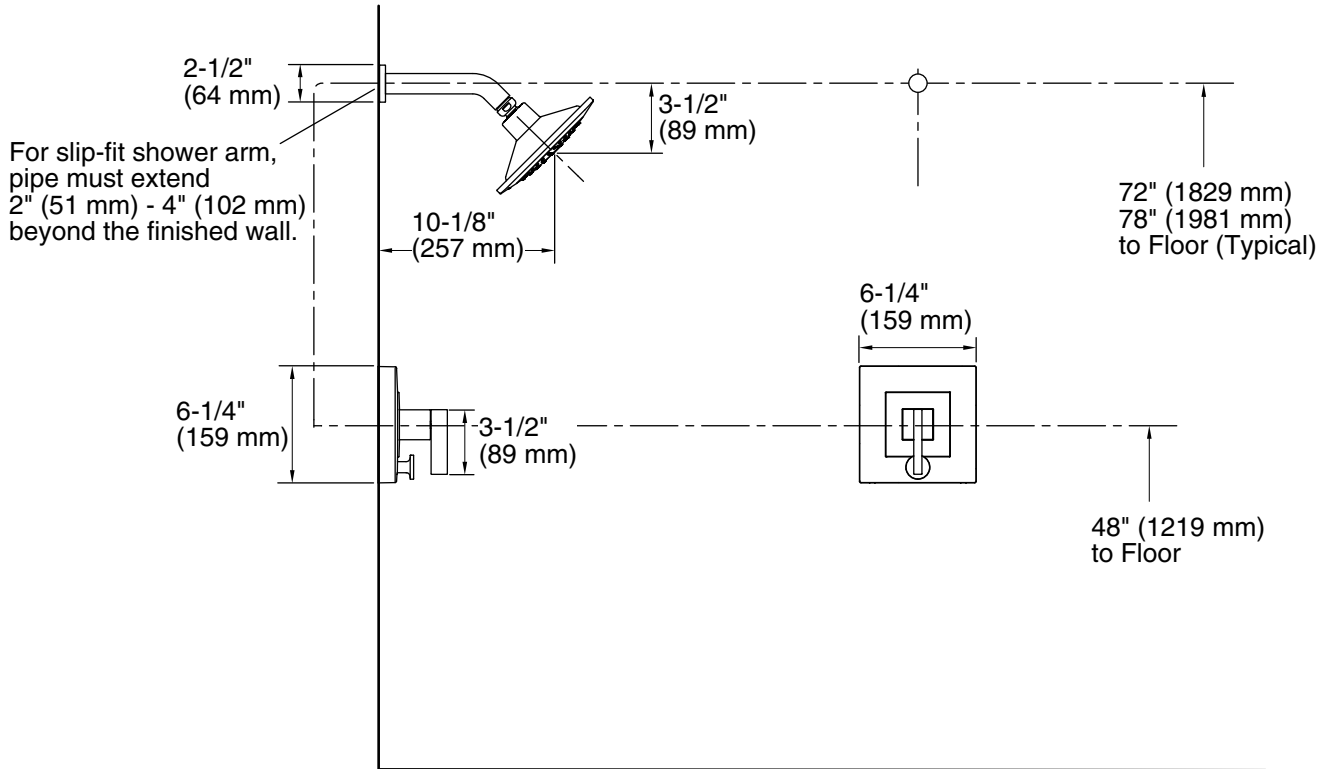

Features

- Includes valve trim with handle, bath spout, shower arm and flange, and showerhead
- A single handle controls both on/off activation and temperature setting
- Integrated push-button diverter
- Optimal water coverage provided by large showerhead diameter
- MasterClean™ sprayface features an easy-to-clean surface that withstands mineral buildup and maximizes spray performance
- Coordinates with Loure faucets, accessories, and showering components to complete your bathroom
- Pressure-balancing diaphragm technology maintains outlet temperature within +/-3°F during water pressure fluctuations
- Ease of installation with slip-fit connection

Technical Information

All product dimensions are nominal.

Drain included: No

Spout:

Handshower:

Rated maximum flow: 0 gal/min (0 l/min)

Showerhead/Body Spray:

Rated maximum flow: 2.5 gal/min (9.5 l/min)