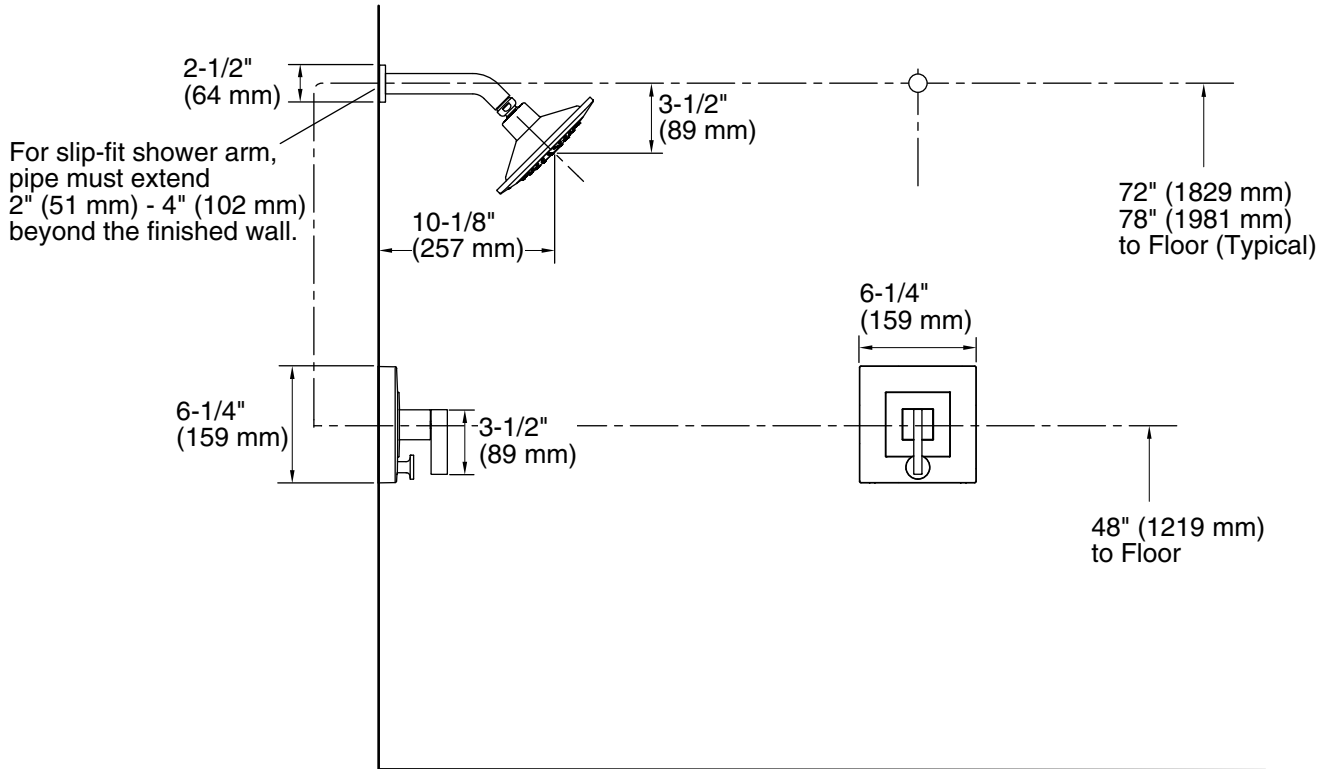

Technical Information

All product dimensions are nominal.

Spout:

Shower/Rainhead rated max flow: 2.5 gal/min (9.5 l/min)

Notes

Install this product according to the installation guide.

Avoid cross-flow conditions. Do not install a shut-off device on either valve outlet.