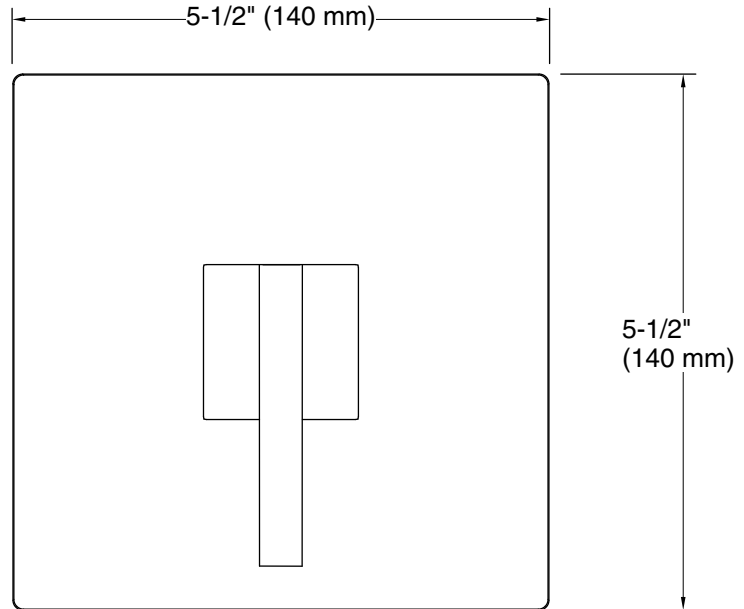

Technical Information

All product dimensions are nominal.

Handshower:

Rated maximum flow: 0 gal/min (0 l/min)

Notes

Install this product according to the installation instructions.

ADA, OBC, CSA B651 compliant when installed to the specific requirements of these regulations.