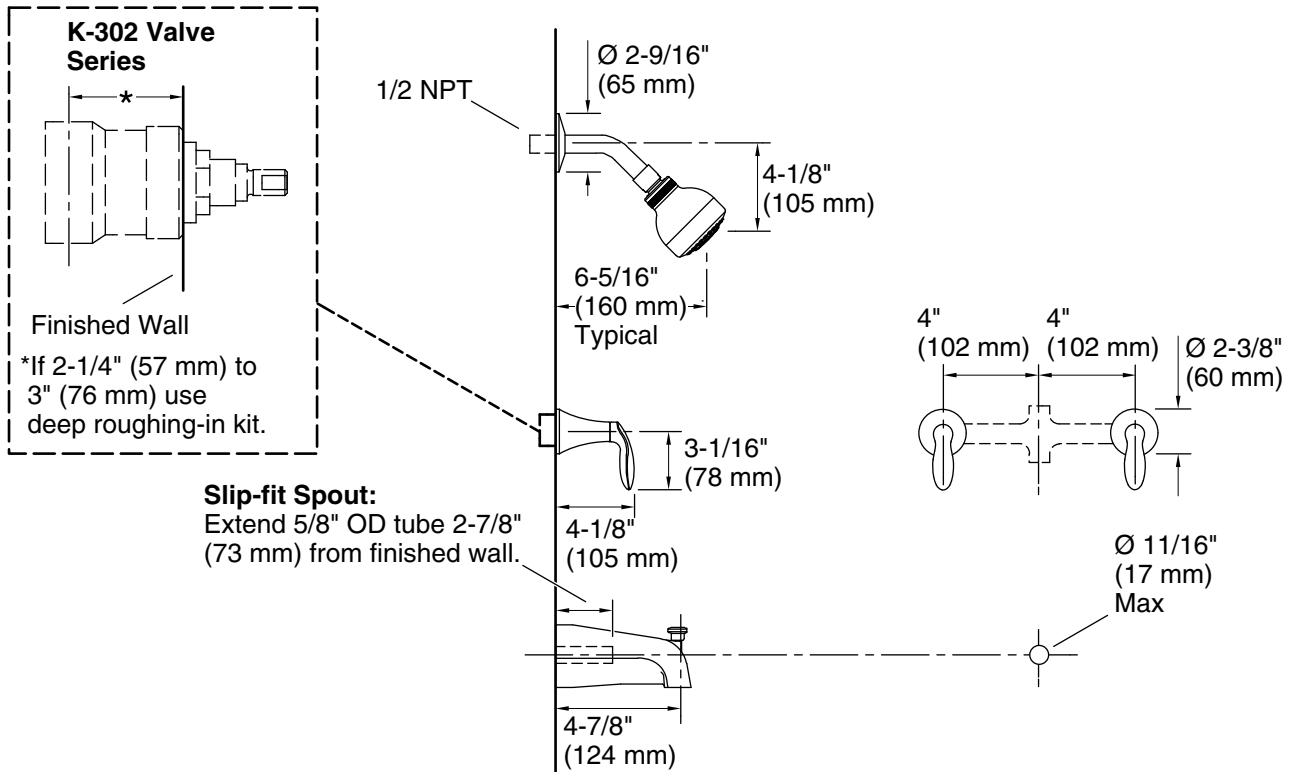

Technical Information

All product dimensions are nominal.

Drain included: No

Spout:

Spout reach: 4-7/8" (124 mm)

Handshower:

Rated maximum flow: 0 gal/min (0 l/min)

Showerhead/Body Spray:

Rated maximum flow: 2.5 gal/min (9.5 l/min)

Notes

Install this product according to the installation guide.