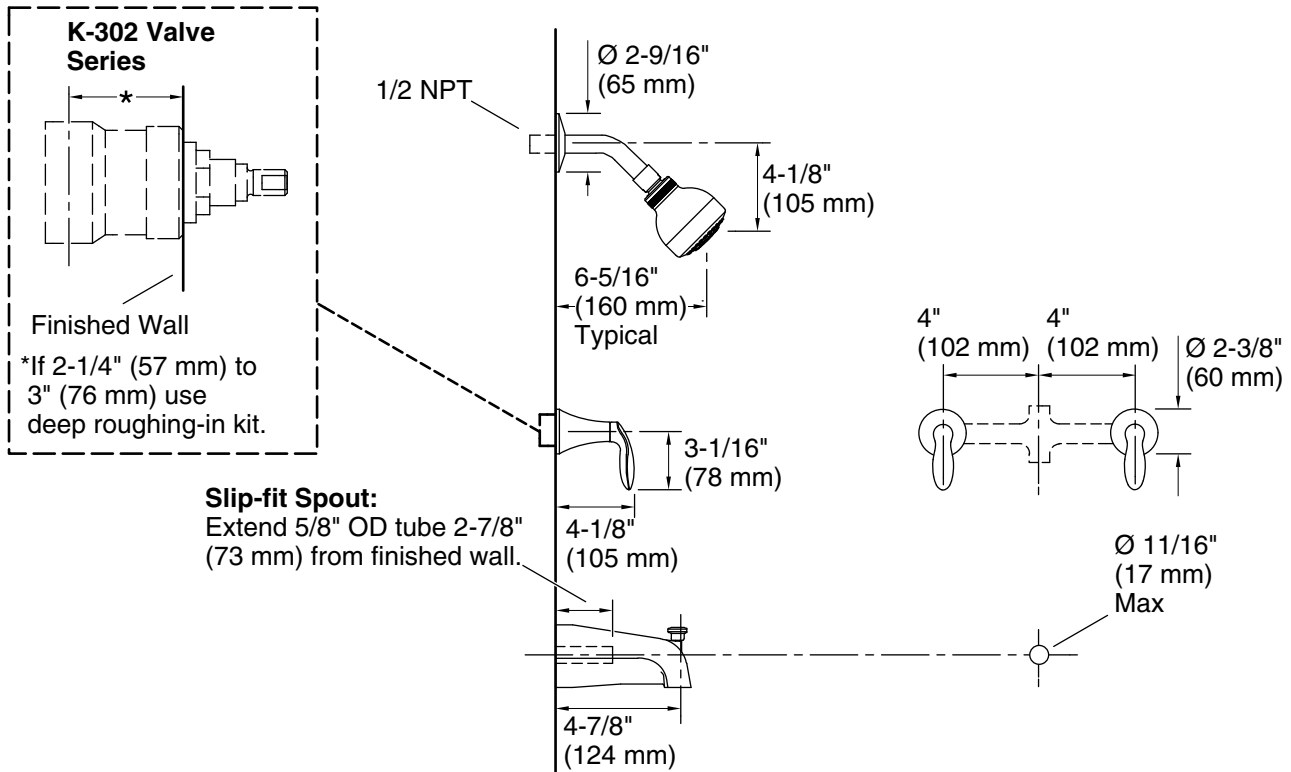

Technical Information

All product dimensions are nominal.

Drain included: No

Spout:

Spout reach: 4-7/8" (124 mm)

Handshower:

Rated maximum flow: 0 gal/min (0 l/min)

Showerhead/Body Spray:

Rated maximum flow: 2.5 gal/min (9.5 l/min)

Notes

Install this product according to the installation guide.