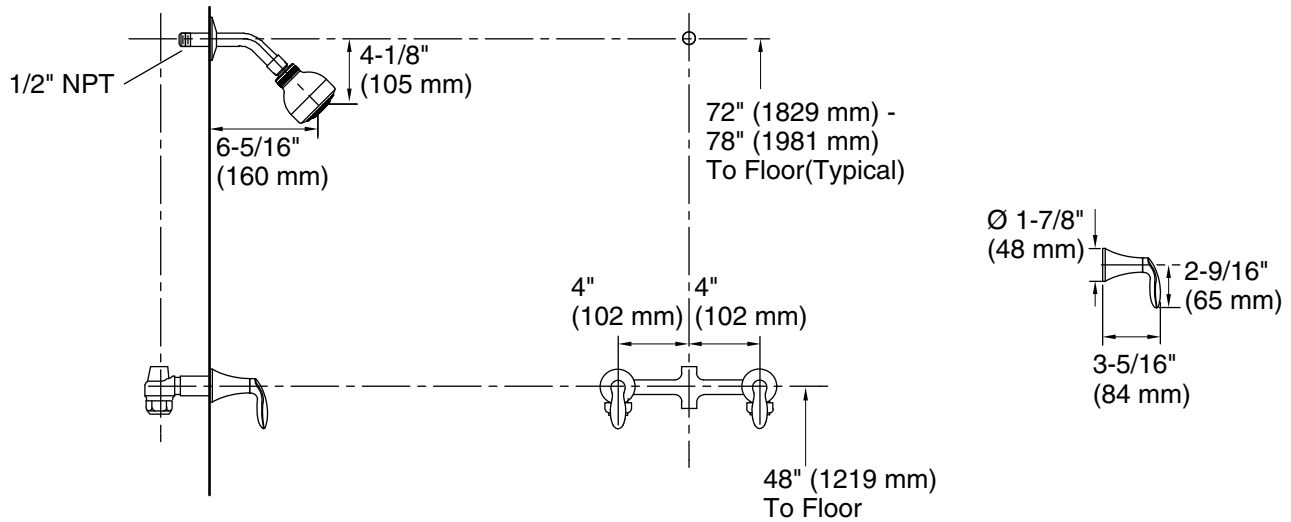

Technical Information

All product dimensions are nominal.

Handshower:

Rated maximum flow: 0 gal/min (0 l/min)

Showerhead/Body Spray:

Rated maximum flow: 2.5 gal/min (9.5 l/min)

Notes

Install this product according to the installation guide.