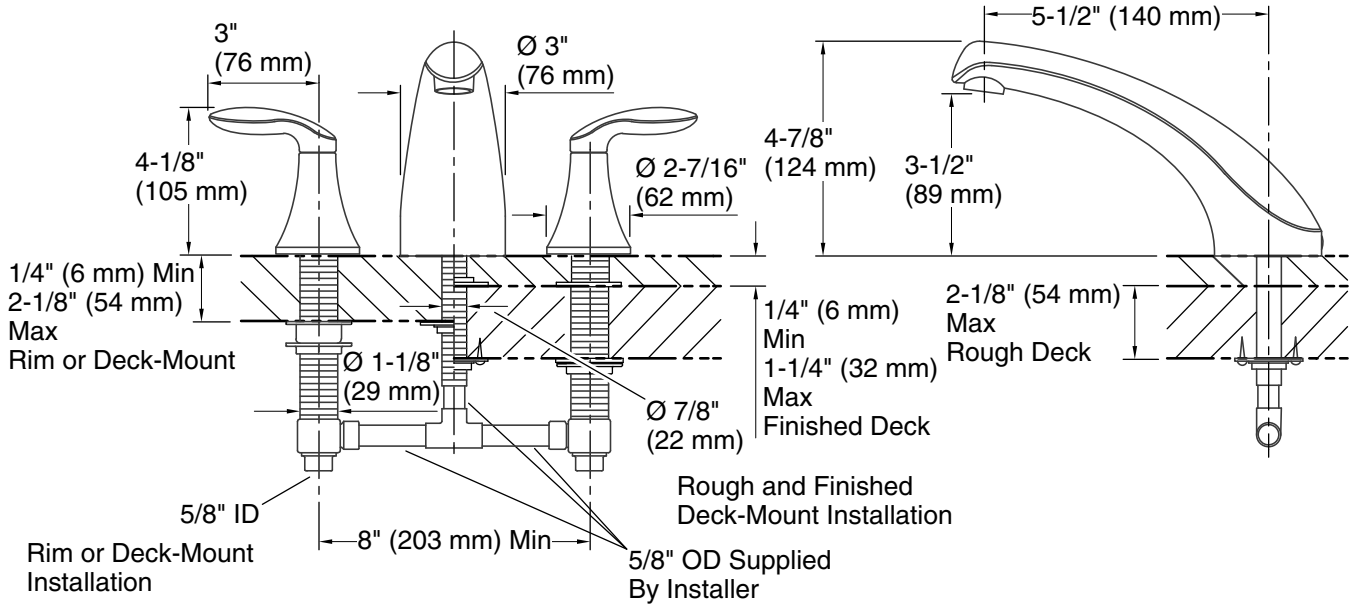

Technical Information

All product dimensions are nominal.

Drain included: No

Spout:

Spout reach: 9-1/16" (230 mm)

Handshower:

Rated maximum flow: 0 gal/min (0 l/min)

Notes

Install this product according to the installation instructions.

ADA, OBC, CSA B651 compliant when installed to the specific requirements of these regulations.