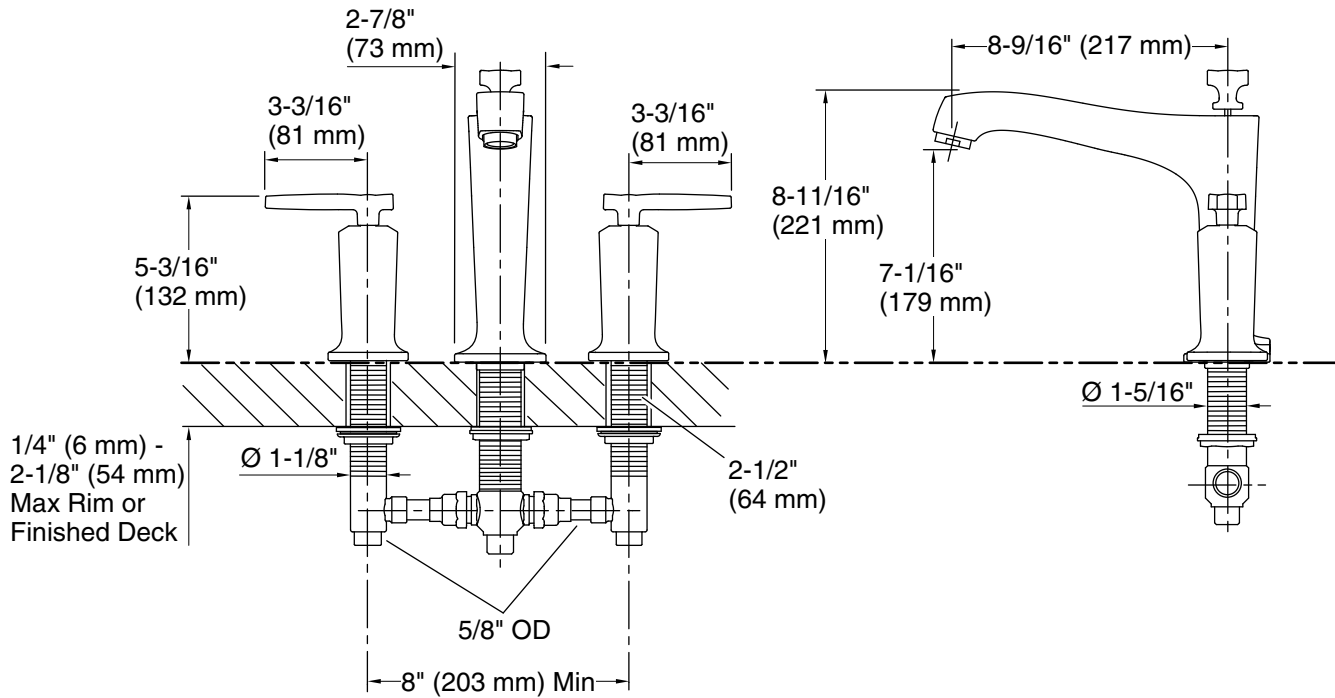

Rim or Finished Deck
Mount Installation

Technical Information

All product dimensions are nominal.

Drain included: No

Spout:

Spout reach: 8-9/16" (217 mm)

Notes

Install this product according to the installation guide.

ADA, OBC, CSA B651 compliant when installed to the specific requirements of these regulations.