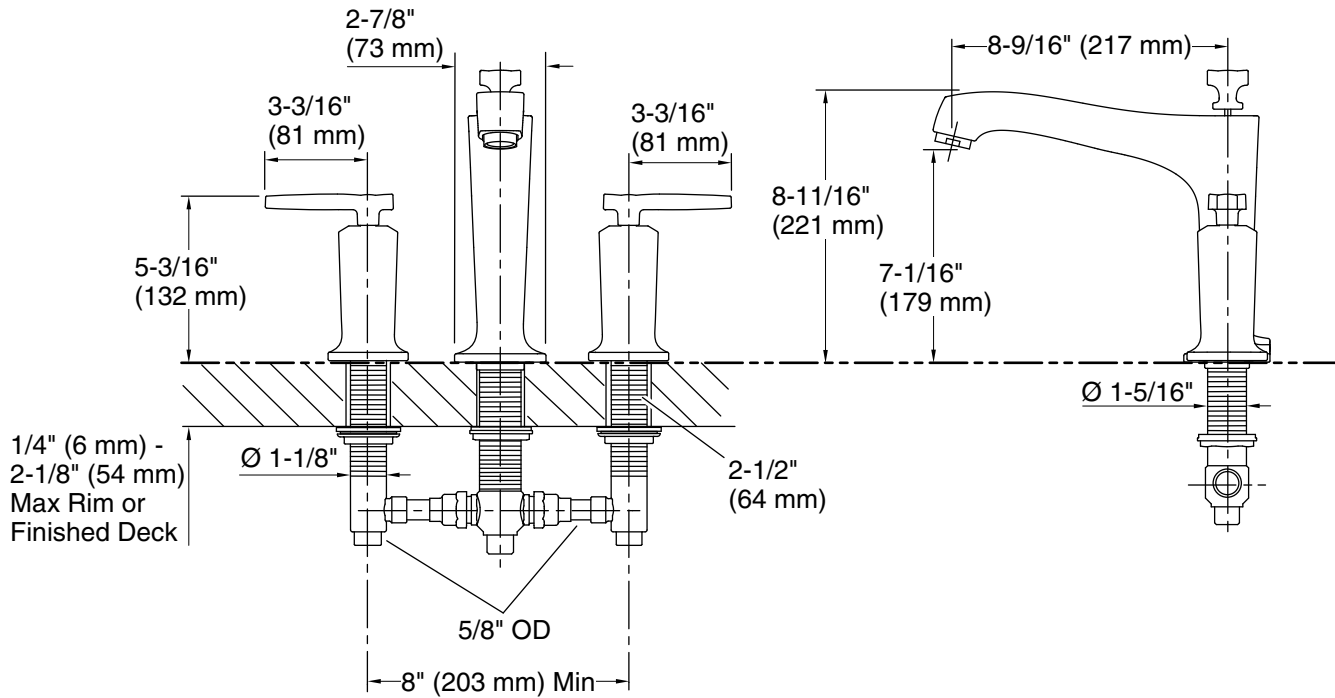

Rim or Finished Deck
Mount Installation

Technical Information

All product dimensions are nominal.

Drain included: No

Spout:

Spout reach: 8-9/16" (217 mm)

Handshower:

Rated maximum flow: 0 gal/min (0 l/min)

Notes

Install this product according to the installation guide.

ADA, OBC, CSA B651 compliant when installed to the specific requirements of these regulations.