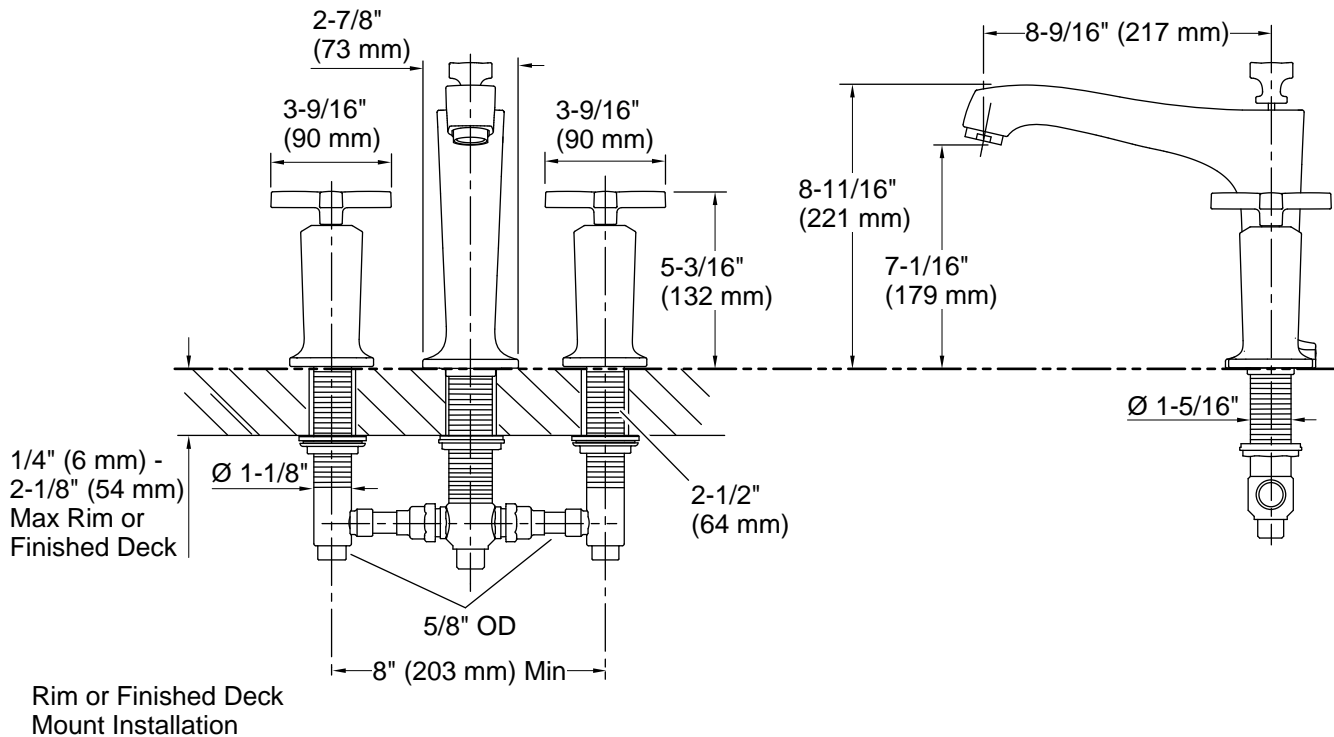

Technical Information

All product dimensions are nominal.

Drain included: No

Notes

Install this product according to the installation guide.

ADA compliant when installed to the specific requirements of these regulations.