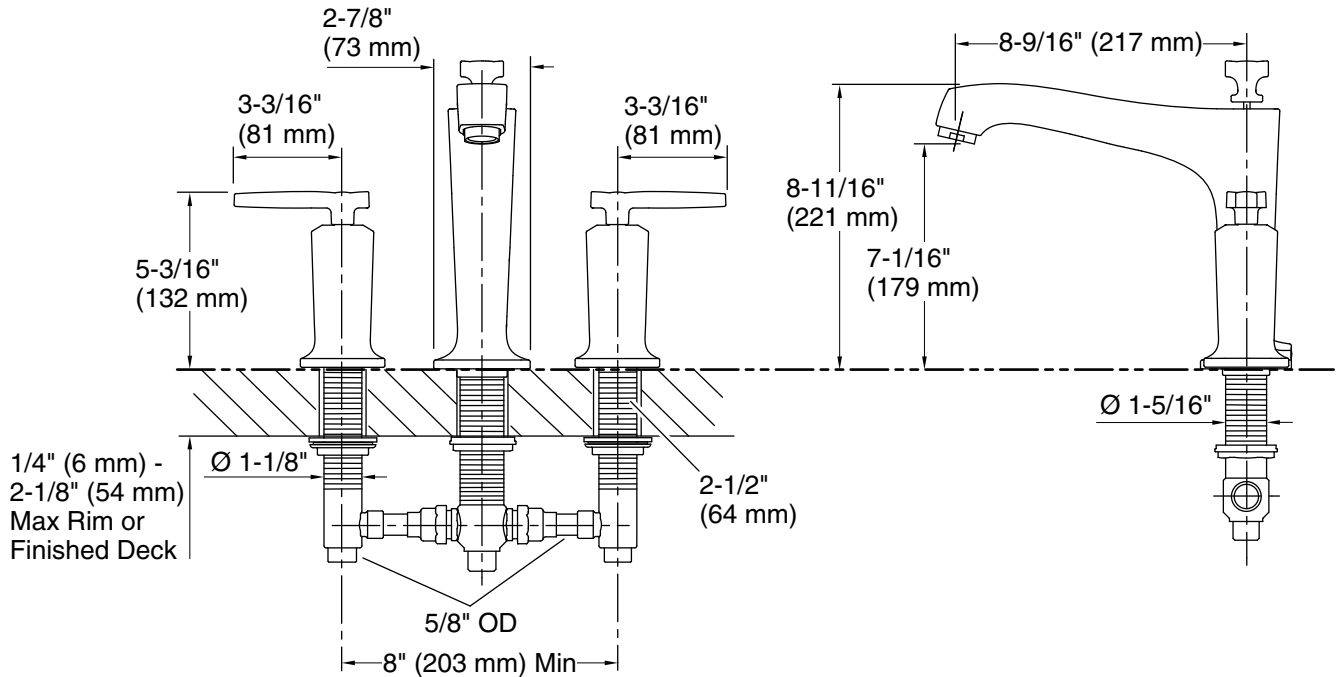

Features

- Two Lever handles offer separate control of hot and cold water
- 8-9/16" (217 mm) reach with nondiverter spout with slip-fit connection
- KOHLER® ceramic disc valves exceed industry longevity standards for a lifetime of durable performance
- Coordinates with Margaux faucets, accessories, and showering components to complete your bathroom
- Trim only, requires valve to complete installation

Rim or Finished Deck
Mount Installation

Technical Information

All product dimensions are nominal.

Drain included: No

Spout:

Spout reach: 8-9/16" (217 mm)

Handshower:

Rated maximum flow: 0 gal/min (0 l/min)