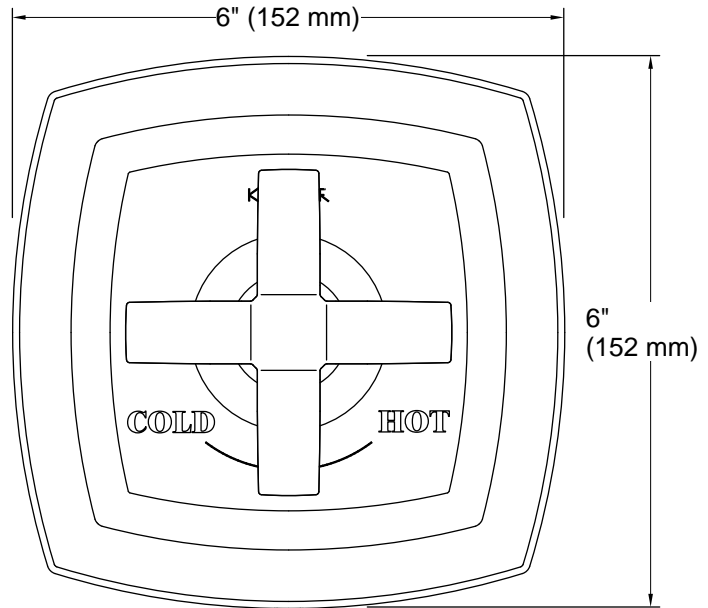

Technical Information

All product dimensions are nominal.

Notes

Install this product according to the installation instructions.

ADA compliant when installed to the specific requirements of these regulations.