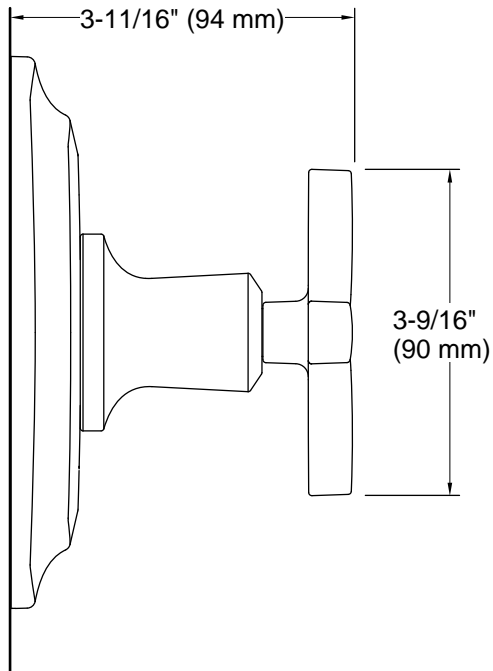

Technical Information

All product dimensions are nominal.

Notes

Install this product according to the installation instructions.

ADA compliant when installed to the specific requirements of these regulations.