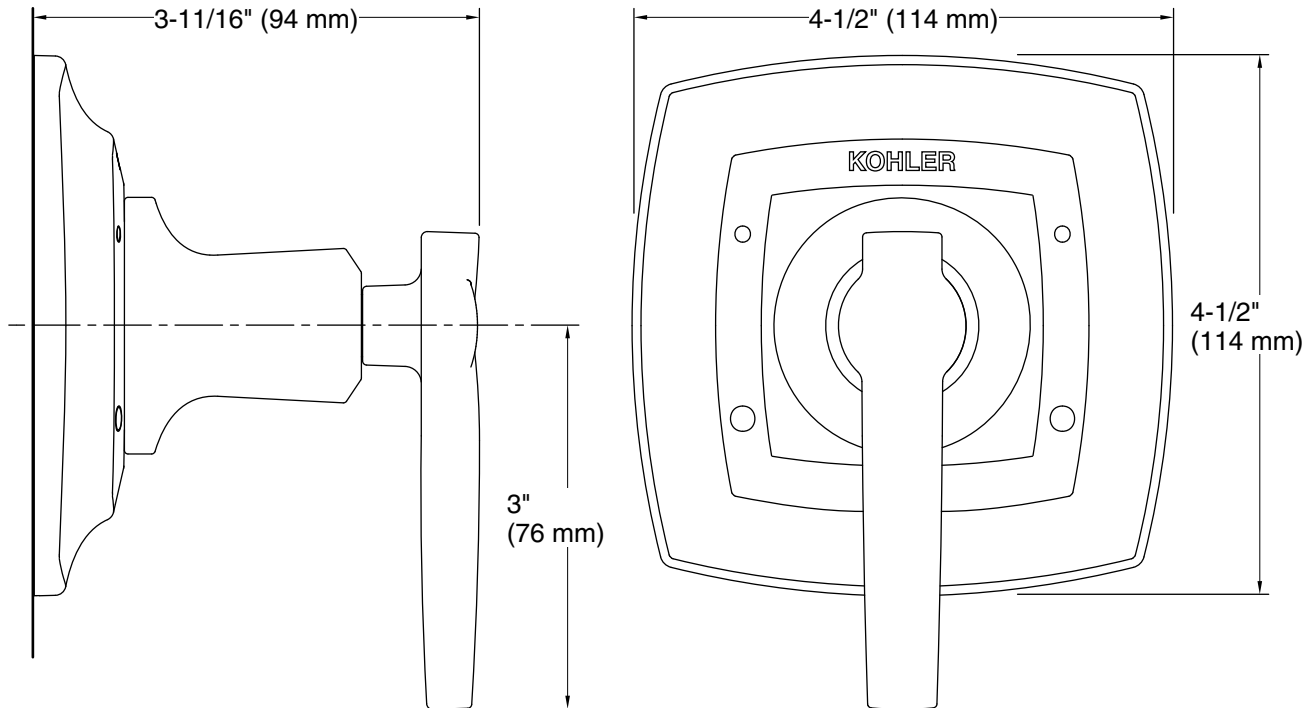

### KOHLER® Faucet Lifetime Limited Warranty

See website for detailed warranty information.

**Technical Information**

All product dimensions are nominal.

**Handshower:**

Rated maximum flow: 0 gal/min (0 l/min)