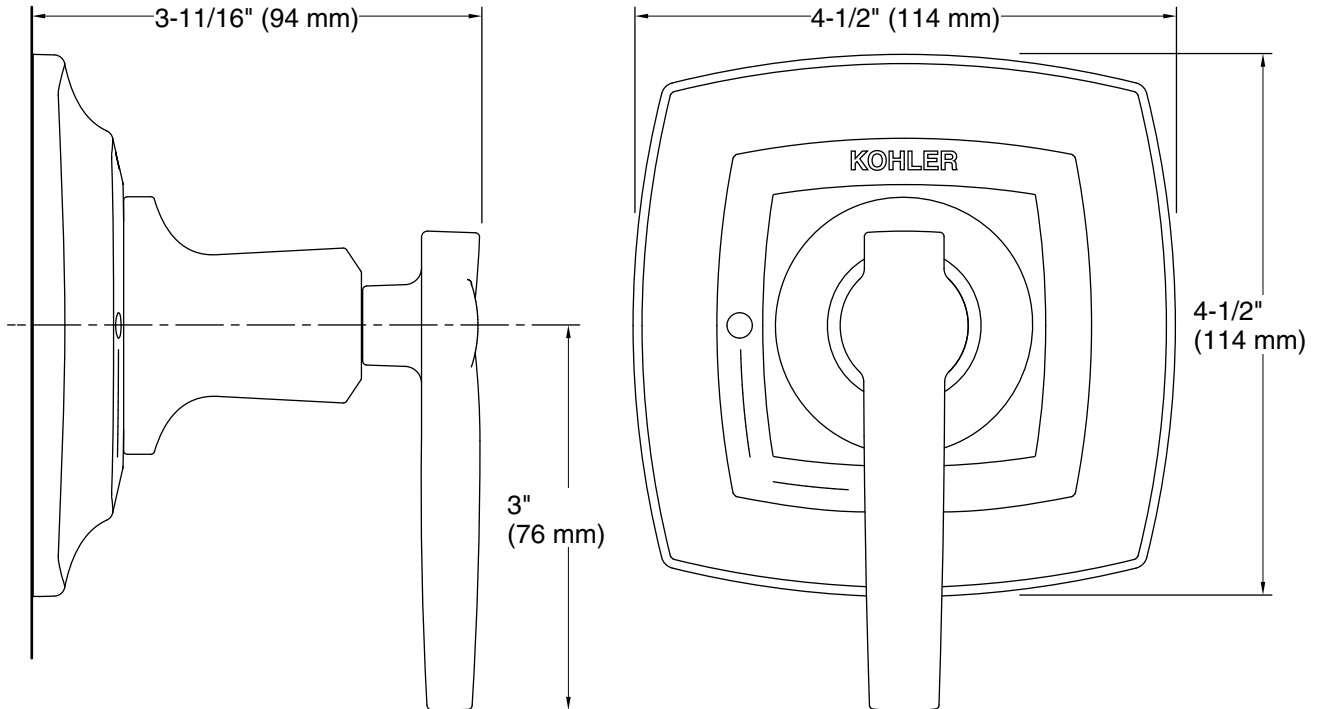

Technical Information

All product dimensions are nominal.

Handshower:

Rated maximum flow: 0 gal/min (0 l/min)

Notes

Install this product according to the installation instructions.

ADA, OBC, CSA B651 compliant when installed to the specific requirements of these regulations.