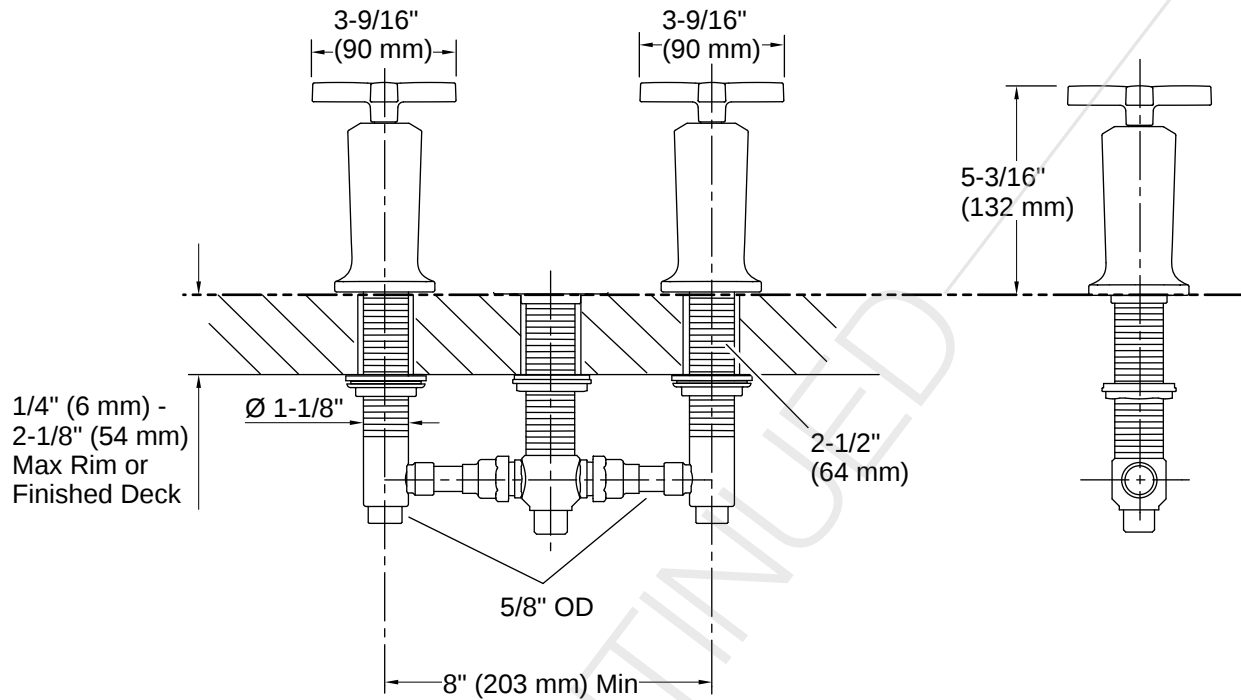

Rim or Finished Deck
Mount Installation

Installation

- Deck-mount

Installation Notes

Install this product according to the installation instructions.

ADA compliant when installed to the specific requirements of these regulations.