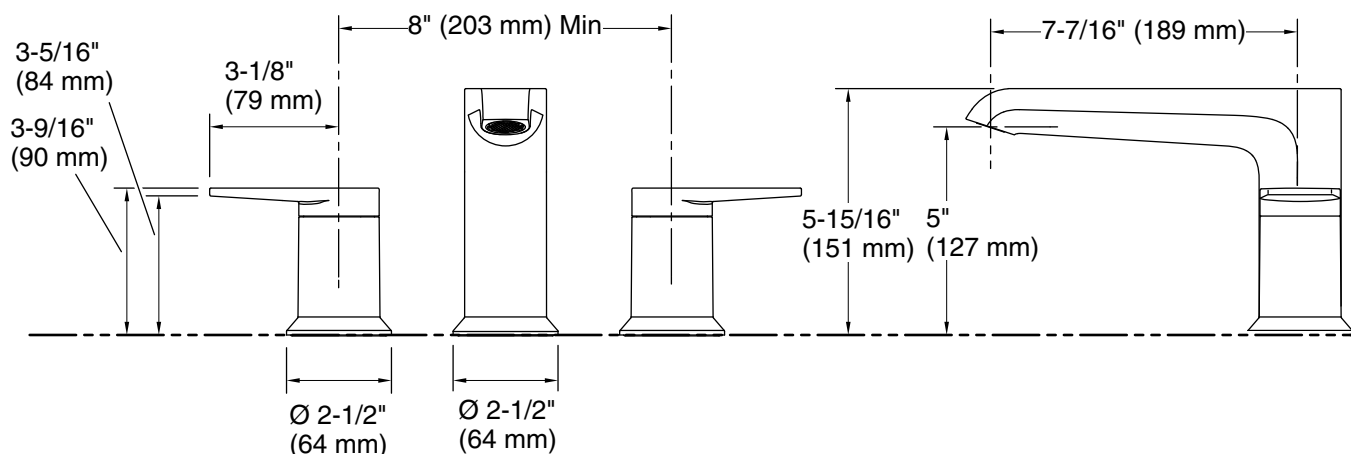

Features

- Two Lever handles offer separate control of hot and cold water
- 7-7/16" (189 mm) spout reach
- 10.0 gpm (37.9 lpm) maximum flow rate at 45 psi (3.1 bar)
- Coordinates with products in the Hint® collection

Technical Information

All product dimensions are nominal.

Faucet:

Flow rate: 10 gal/min (37.9 l/min)

Drain included: No

Spout:

Spout reach: 7-7/16" (189 mm)

Handshower: