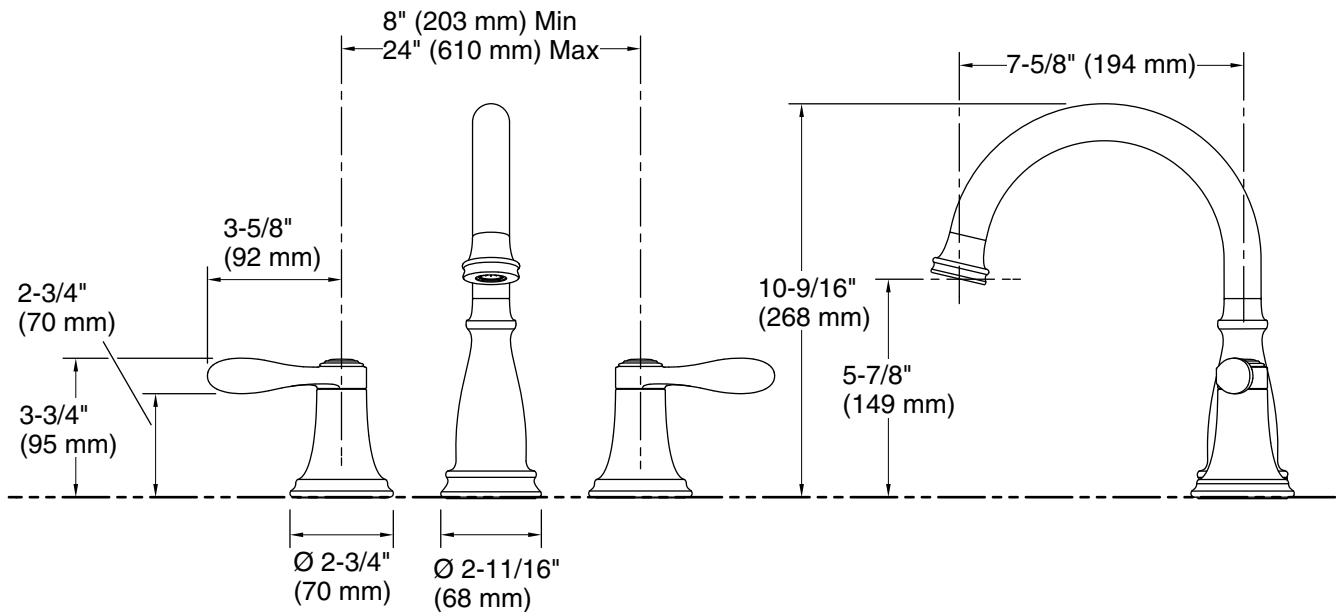

Features

- Two-handle bath faucet trim
- 7-1/2" (191 mm) gooseneck nondiverter spout with slip-fit connection
- Coordinates with other products in the Bellera collection

Material

- Premium material construction for durability and reliability
- KOHLER® finishes resist corrosion and tarnishing

CP Polished Chrome

BN Vibrant® Brushed Nickel

Technical Information

All product dimensions are nominal.

Drain included: No

Spout:

Spout reach: 7-5/8" (194 mm)

Handshower: