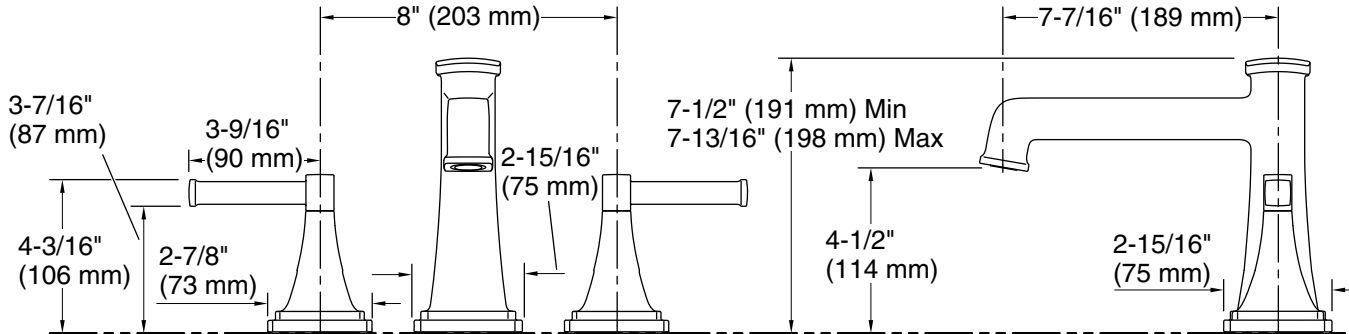

Technical Information

All product dimensions are nominal.

Drain included: No

Spout:

Spout reach: 7-7/16" (189 mm)

Handshower:

Rated maximum flow: 0 gal/min (0 l/min)

Notes

Install this product according to the installation instructions.

ADA, OBC, CSA B651 compliant when installed to the specific requirements of these regulations.