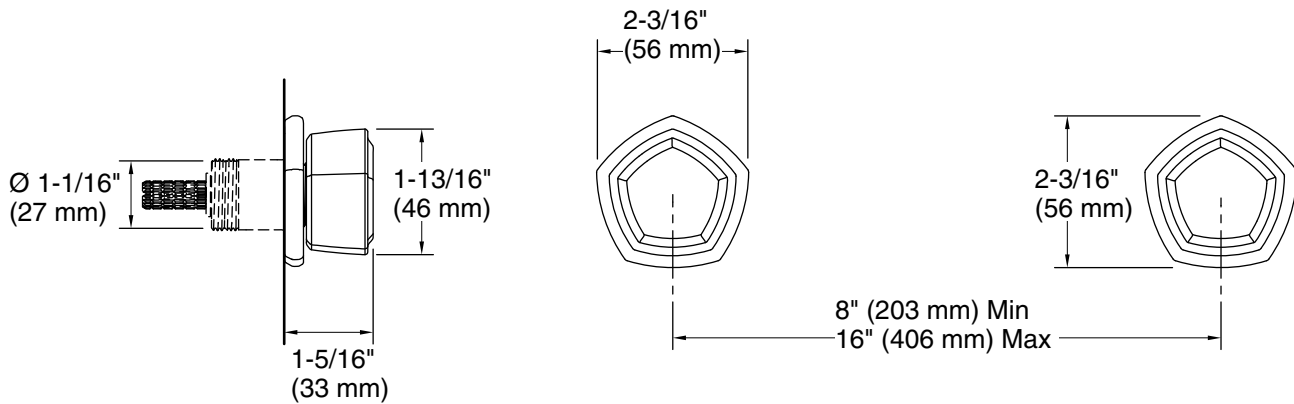

Installation

- Wall-mount
- Requires rough-in kit (sold separately)

Required Products/Accessories

K-410-K Wall-mount Valve
K-T27011-ND Wall-mount bathroom sink faucet spout with Straight design, 1.2 gpm

Adapters, Rough-in and Extension Kits

1349542 Range: 2-1/2" (64 mm) - 3-1/2" (89 mm)

Recommended Products/Accessories

K-23726 Drain treatment
K-23723 Faucet cleaner

Codes/Standards

ASME A112.18.1/CSA B125.1
IAPMO Certification

KOHLER® Faucet Lifetime Limited Warranty

Technical Information

All product dimensions are nominal.

Faucet:

Flow rate: 1.2 gal/min (4.5 l/min)

Drain included: No

Drain with overflow: No

Handshower:

Rated maximum flow: 0 gal/min (0 l/min)