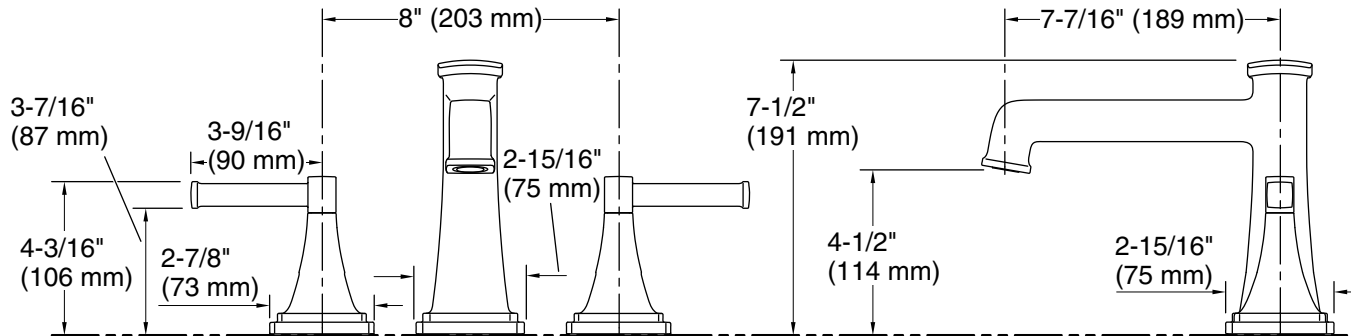

Technical Information

All product dimensions are nominal.

Drain included: No

Spout:

Spout reach: 7-7/16" (189 mm)

Handshower:

Rated maximum flow: 0 gal/min (0 l/min)

Notes

Install this product according to the installation instructions.

ADA, OBC, CSA B651 compliant when installed to the specific requirements of these regulations.