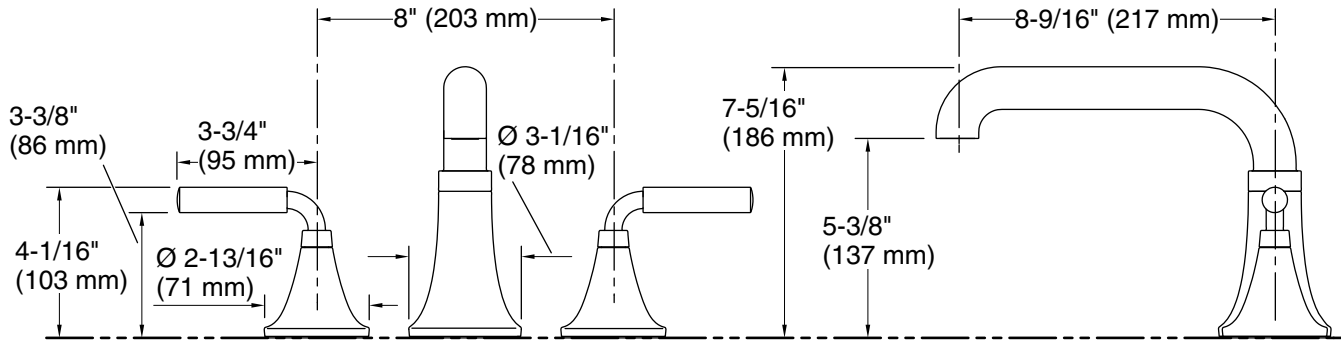

Features

- Two Lever handles offer separate control of hot and cold water
- 8-9/16" (217 mm) spout reach
- Coordinates with other products in the Tone collection
- Trim only, requires valve to complete installation

Technical Information

All product dimensions are nominal.

Drain included: No

Spout:

Spout reach: 8-9/16" (217 mm)

Handshower:

Rated maximum flow: 0 gal/min (0 l/min)

Notes