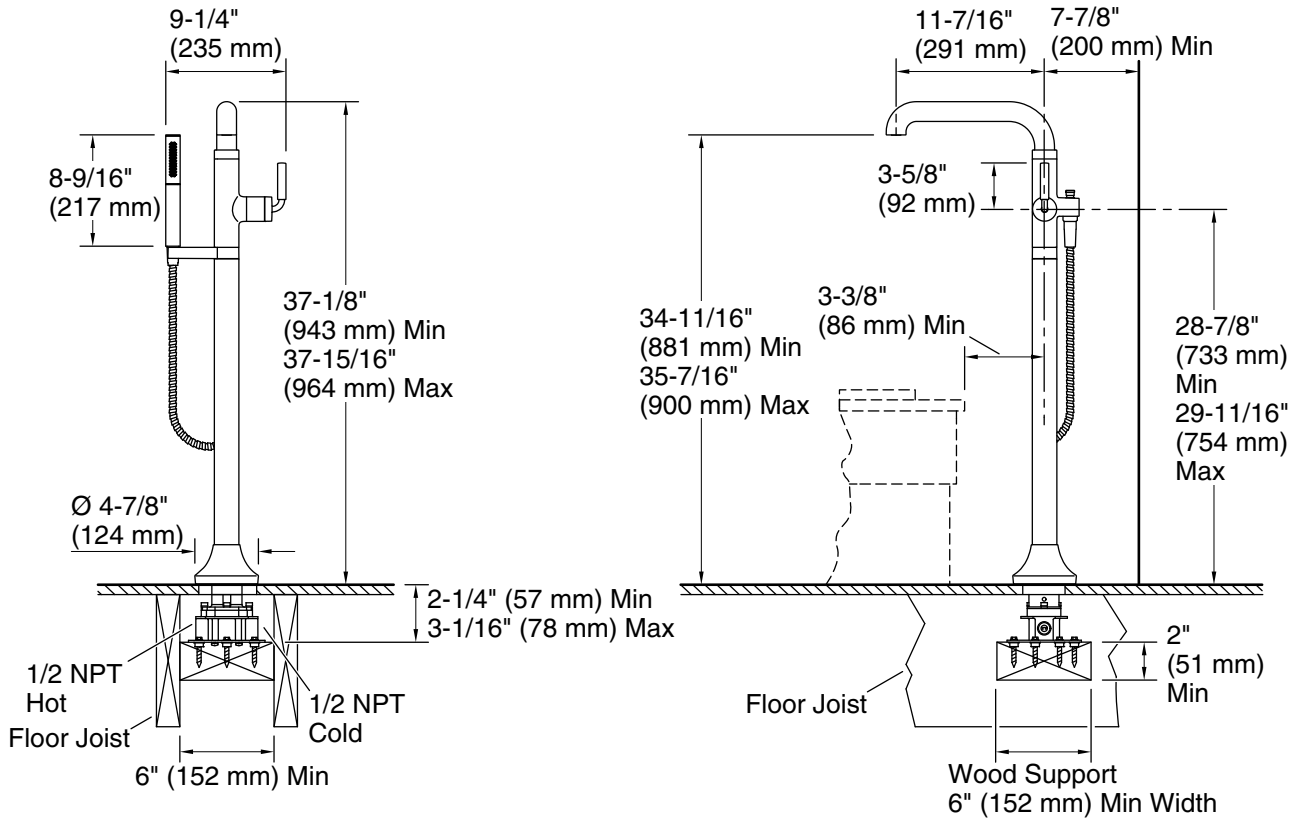

### Features

- A single handle controls both on/off activation and temperature setting
- 11-7/16" (290 mm) spout reach
- 7.5 gpm (28.4 lpm) maximum bath faucet flow rate at 45 psi (3.1 bar)
- 1.75 gpm (6.6 lpm) maximum handshower flow rate at 80 psi (5.5 bar)
- KOHLER® ceramic disc valves exceed industry longevity standards for a lifetime of durable performance
- Coordinates with other products in the Tone collection

### Technical Information

All product dimensions are nominal.

#### Spout:

Spout reach: 37-15/16" (963 mm)