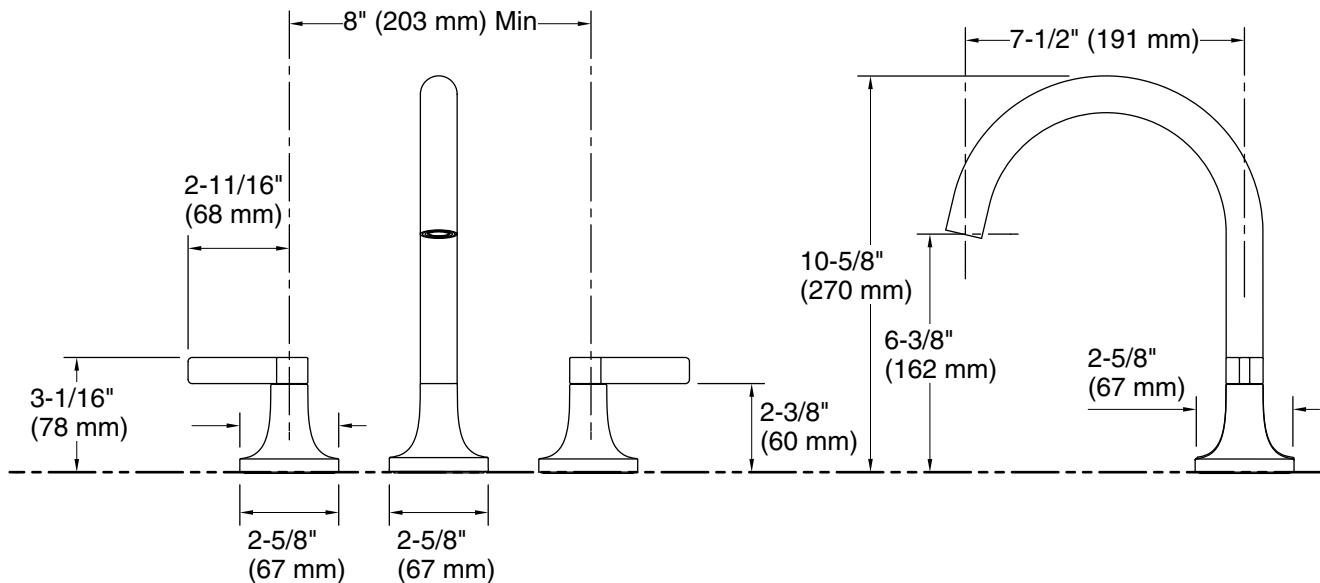

Features

- Two-handle bath faucet trim
- 7-1/2" (191 mm) gooseneck nondiverter spout with slip-fit connection

Material

- Premium material construction for durability and reliability
- KOHLER® finishes resist corrosion and tarnishing

Technical Information

All product dimensions are nominal.

Drain included: No

Spout:

Spout reach: 7-1/2" (191 mm)

Handshower:

Rated maximum flow: 0 gal/min (0 l/min)

Notes