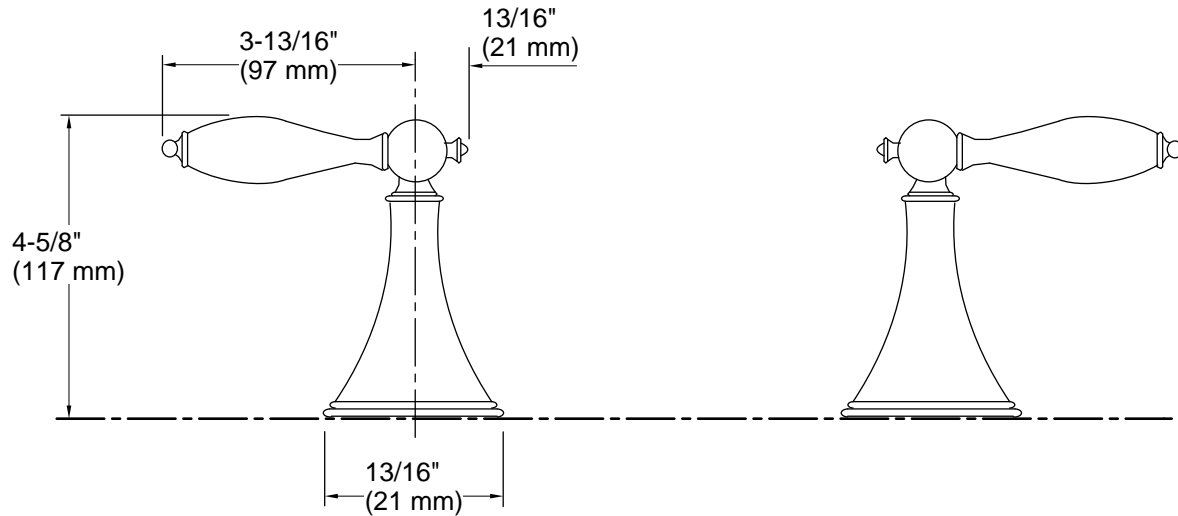

Technical Information

All product dimensions are nominal.

Drain included: No

Notes

Install this product according to the installation instructions.

ADA, OBC, CSA B651 compliant when installed to the specific requirements of these regulations.