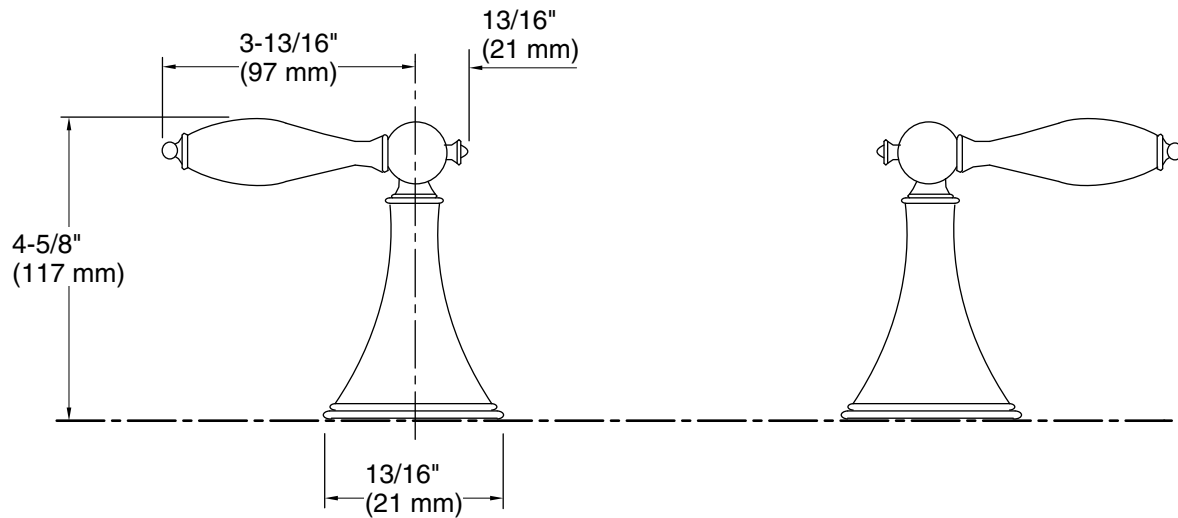

Technical Information

All product dimensions are nominal.

Drain included: No

Notes

Install this product according to the installation instructions.

ADA, OBC, CSA B651 compliant when installed to the specific requirements of these regulations.