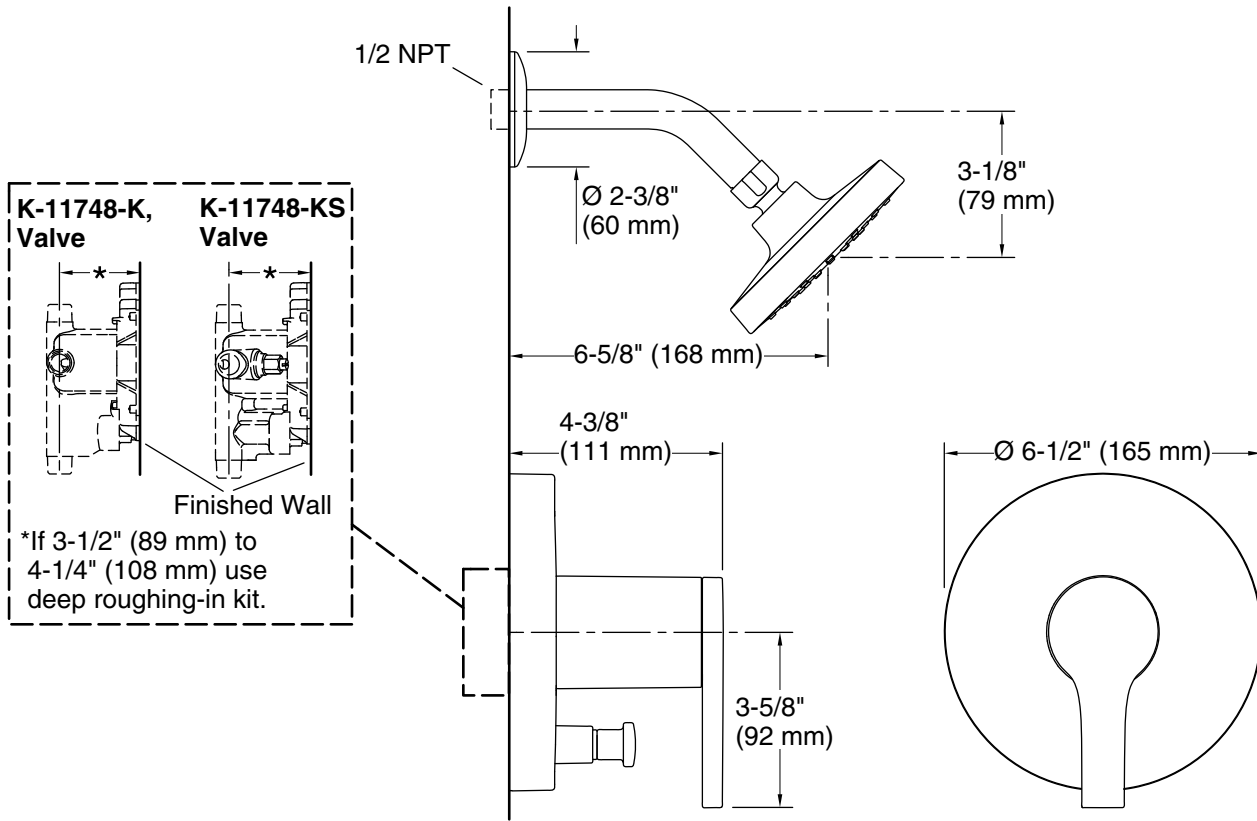

Technical Information

All product dimensions are nominal.

Spout:

Shower/Rainhead rated max flow: 1.5 gal/min (5.7 l/min)

Notes

Install this product according to the installation guide.

Avoid cross-flow conditions. Do not install a shut-off device on either valve outlet.

Install straight pipe or tube drop of 7" (178 mm) to 18" (457 mm) with single elbow between the valve and the wall-mount spout.