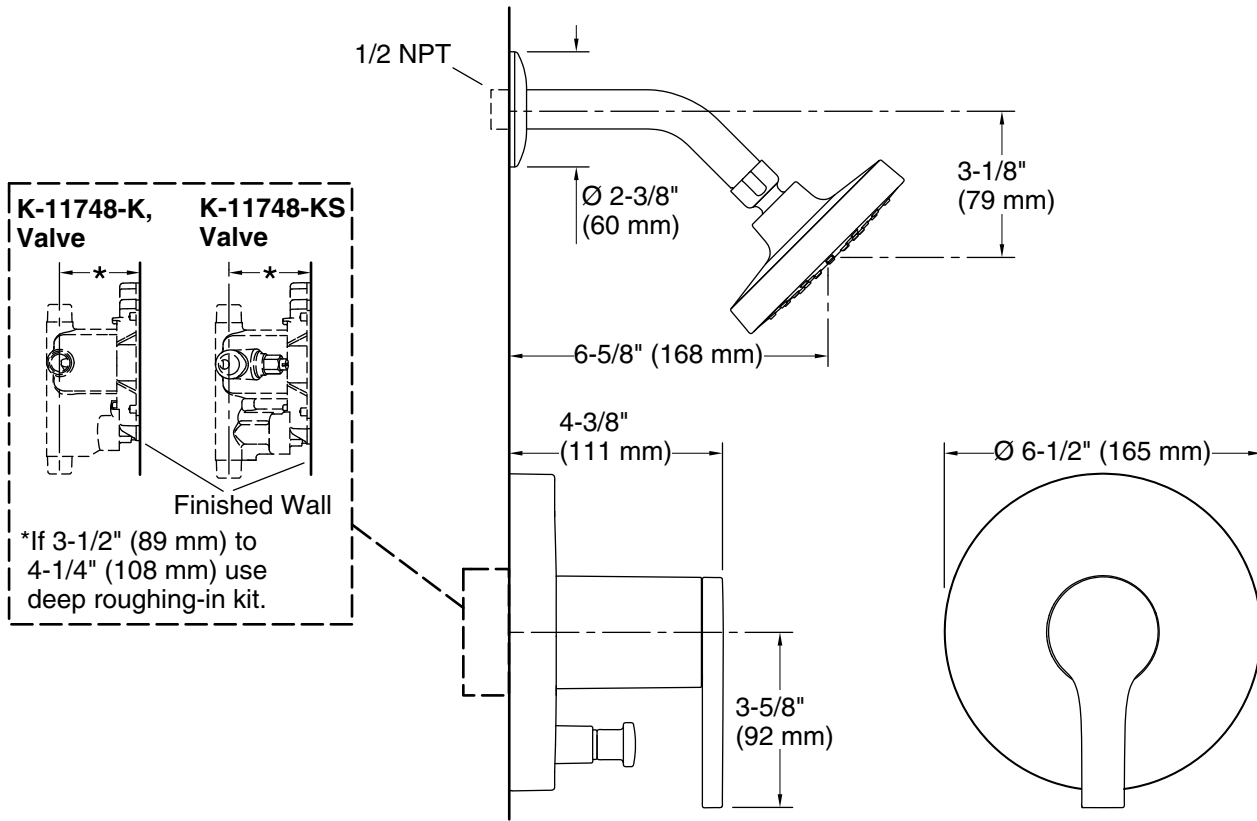

Technical Information

All product dimensions are nominal.

Spout:

Shower/Rainhead rated max flow: 2.5 gal/min (9.5 l/min)

Notes

Install this product according to the installation guide.

Avoid cross-flow conditions. Do not install a shut-off device on either valve outlet.

Install straight pipe or tube drop of 7" (178 mm) to 18" (457 mm) with single elbow between the valve and the wall-mount spout.