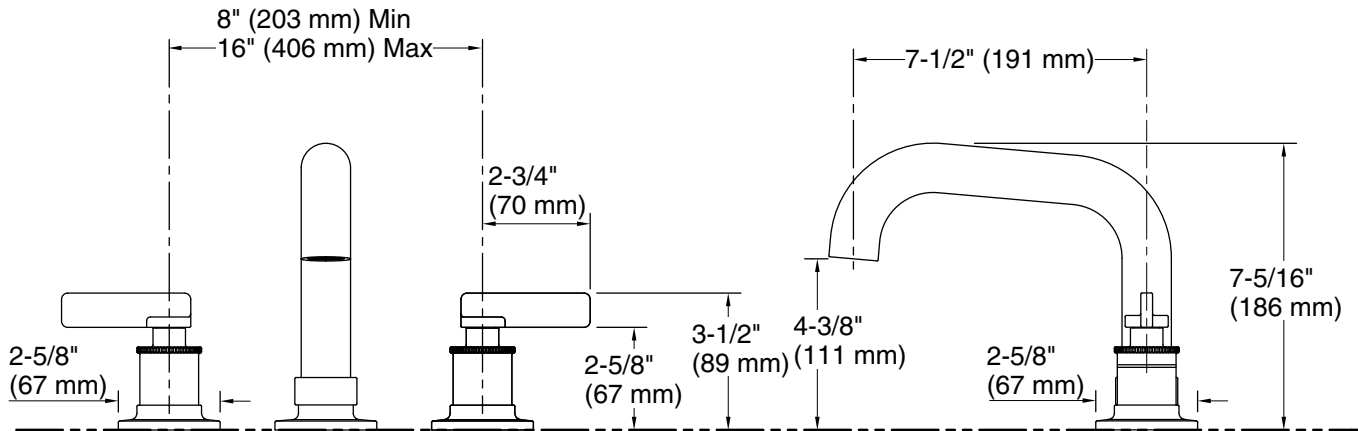

Technical Information

All product dimensions are nominal.

Drain included: No

Spout:

Spout reach: 7-1/2" (191 mm)

Handshower:

Rated maximum flow: 0 gal/min (0 l/min)

Notes