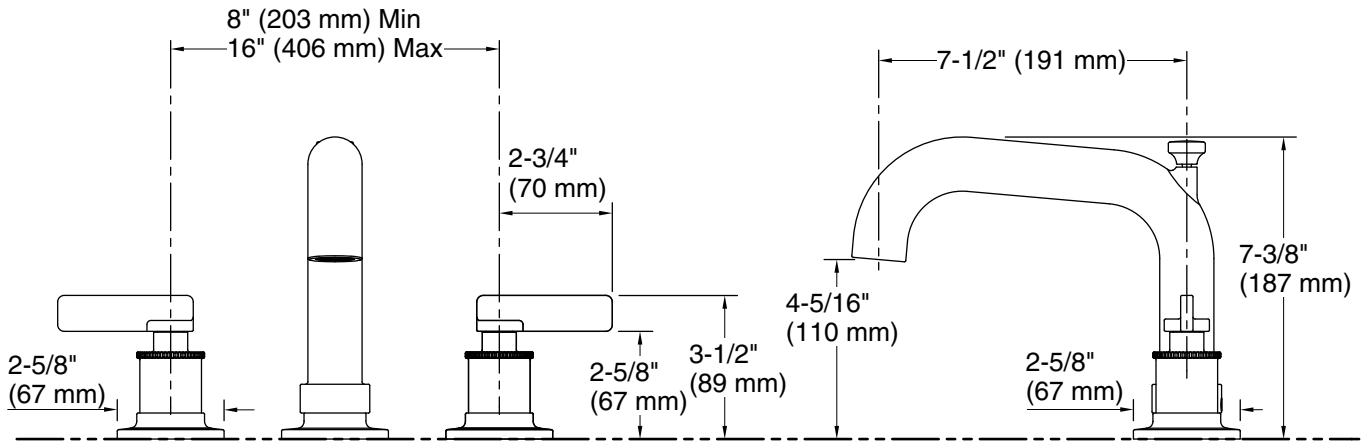

Technical Information

All product dimensions are nominal.

Drain included: No

Spout:

Spout reach: 7-1/2" (191 mm)

Handshower:

Rated maximum flow: 0 gal/min (0 l/min)

Notes

Install this product according to the installation instructions.

ADA, OBC, CSA B651 compliant when installed to the specific requirements of these regulations.