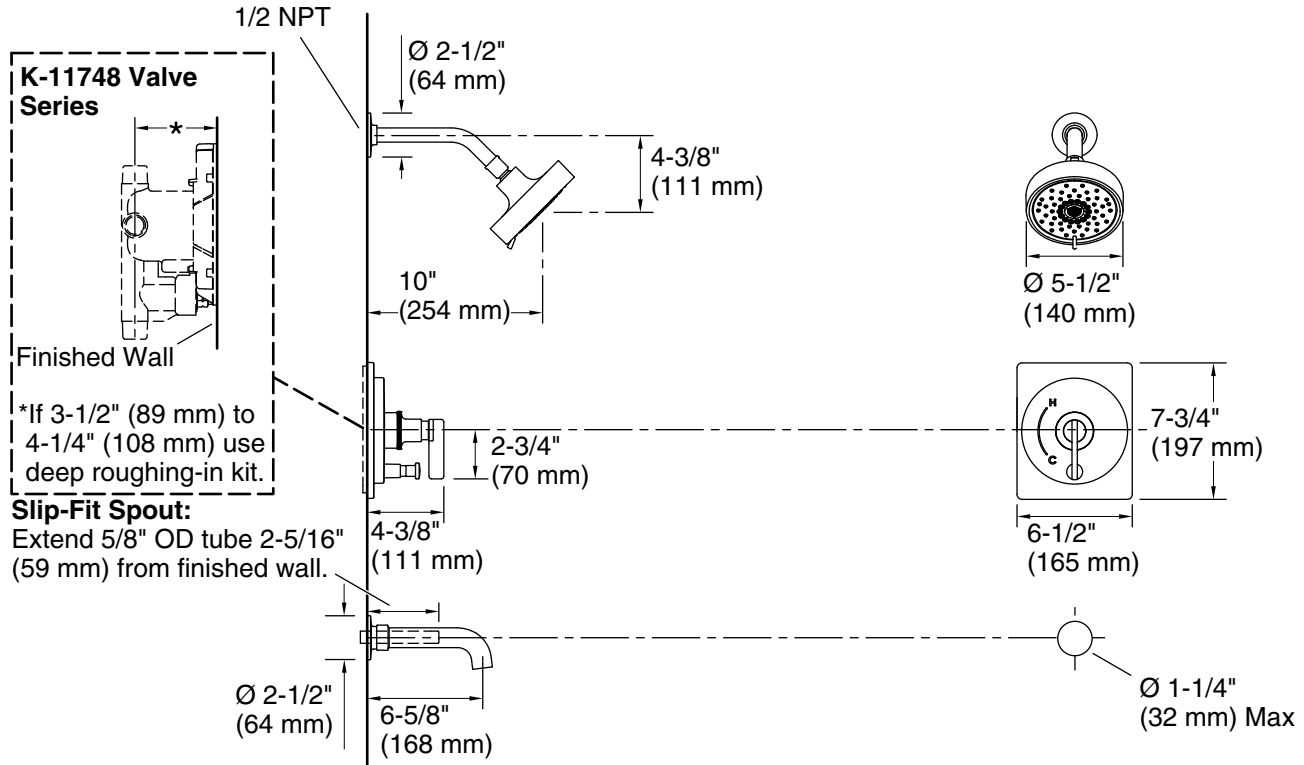

Features

- Designed in collaboration with Studio McGee
- Multifunction showerhead with advanced spray engine provides three experiences: full coverage, pulsating massage and silk spray
- 1.75 gpm (6.6 lpm) maximum flow rate
- A single handle controls both on/off activation and temperature setting
- MasterClean™ sprayface features an easy-to-clean surface that withstands mineral buildup and maximizes spray performance
- 6-5/8" (168 mm) bath spout with slip-fit connection
- Includes shower arm and flange
- Coordinates with other products in the Castia collection
- Requires valve (sold separately)
- This product can help a building earn Water Efficiency points in LEED® Green Building Rating System

Technical Information

All product dimensions are nominal.

Drain included: No

Spout:

Spout reach: 6-5/8" (168 mm)

Handshower:

Rated maximum flow: 0 gal/min (0 l/min)

Showerhead/Body Spray:

Rated maximum flow: 1.75 gal/min (6.6 l/min)

Notes

Install this product according to the installation instructions.