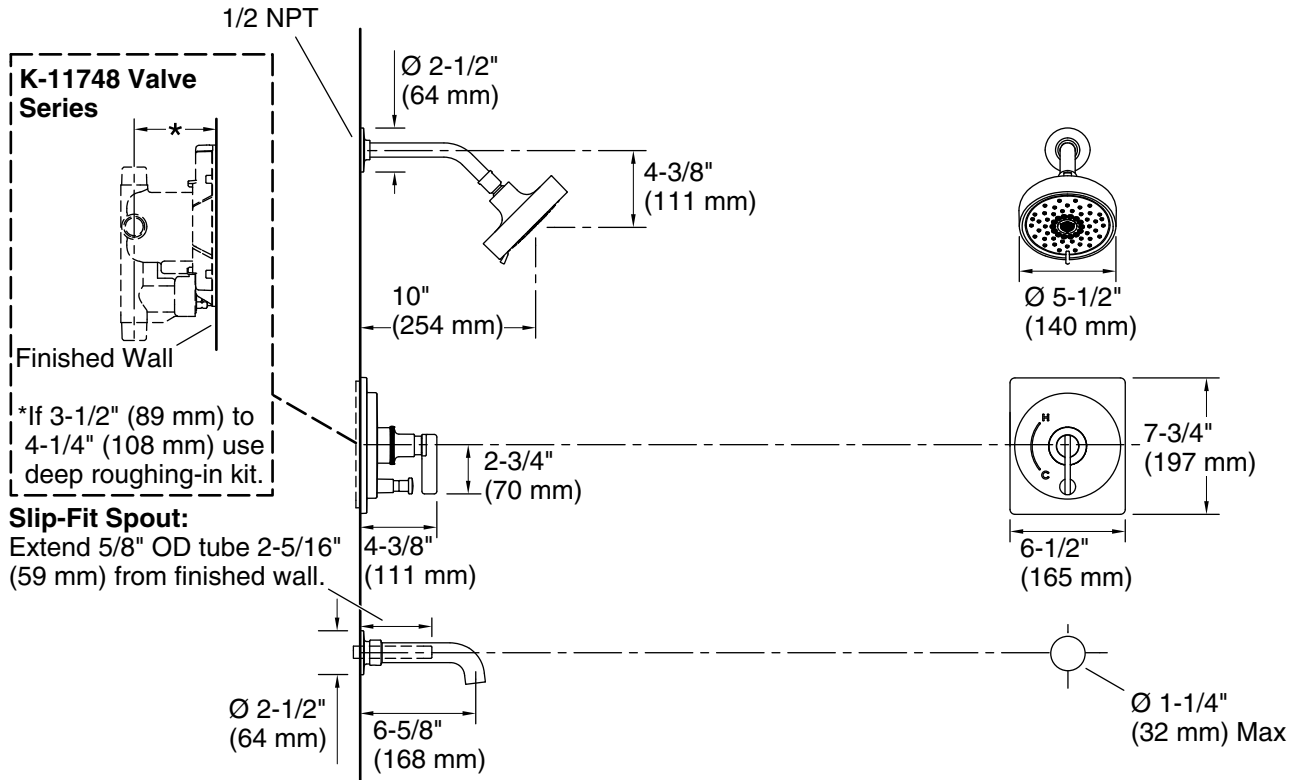

### Features

- Designed in collaboration with Studio McGee
- Multifunction showerhead with advanced spray engine provides three experiences: full coverage, pulsating massage and silk spray
- 2.5 gpm (9.5 lpm) maximum flow rate
- A single handle controls both on/off activation and temperature setting
- MasterClean™ sprayface features an easy-to-clean surface that withstands mineral buildup and maximizes spray performance
- 6-5/8" (168 mm) bath spout with slip-fit connection
- Includes shower arm and flange
- Coordinates with other products in the Castia collection
- Requires valve (sold separately)

### Technical Information

All product dimensions are nominal.

Drain included: No

### Spout:

Spout reach: 6-5/8" (168 mm)