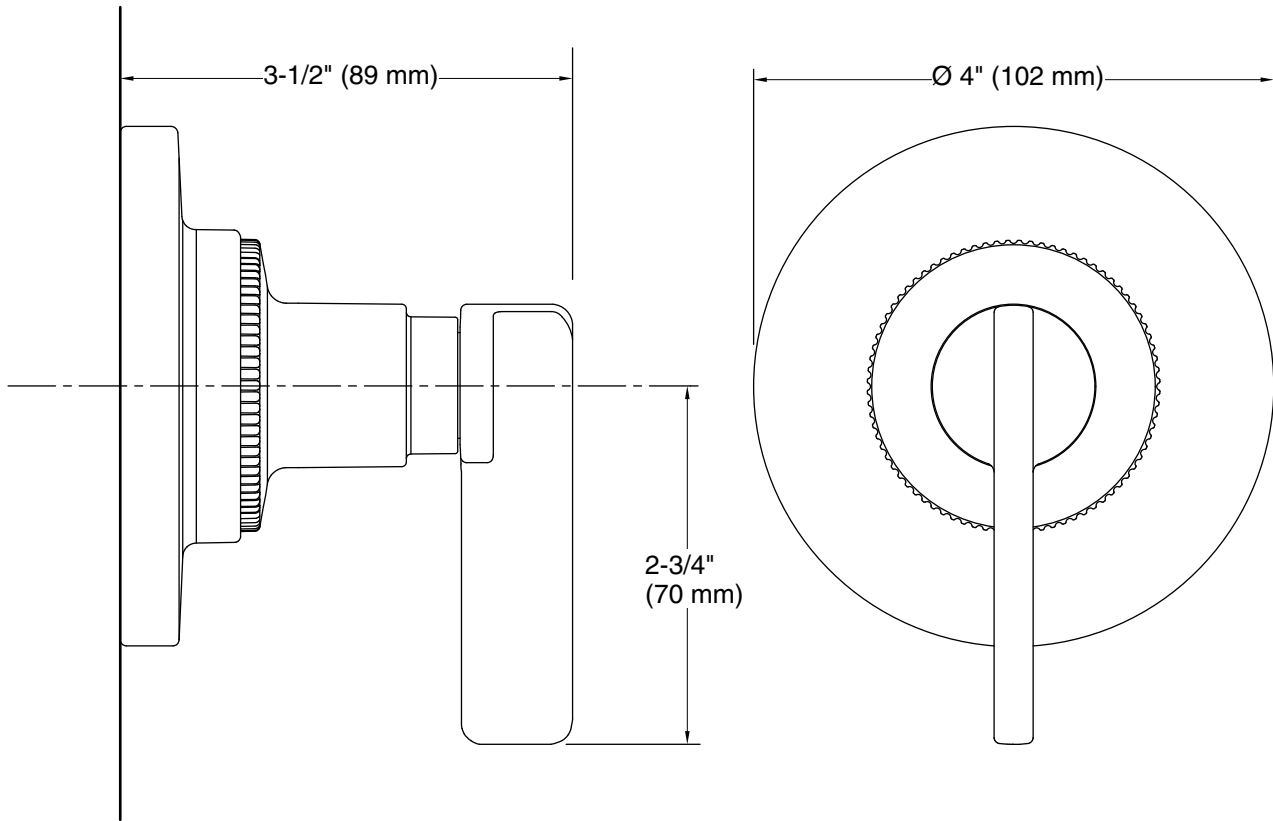

Technical Information

All product dimensions are nominal.

Drain included: No

Handshower:

Rated maximum flow: 0 gal/min (0 l/min)

Notes

Install this product according to the installation instructions.