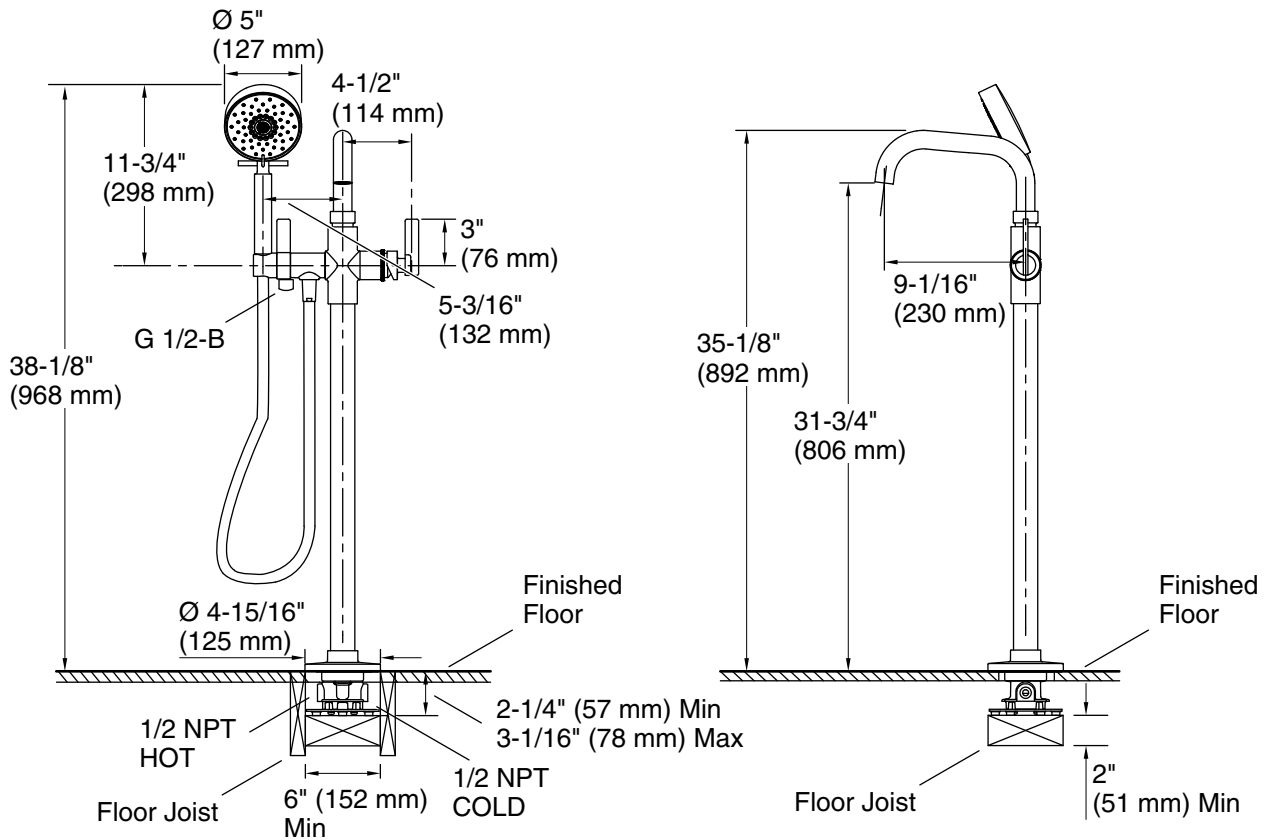

### Features

- Designed in collaboration with Studio McGee
- A single handle controls both on/off activation and temperature setting
- 9-1/8" (232 mm) spout reach
- 11.0 gpm (41.6 lpm) maximum bath faucet flow rate at 45 psi (3.1 bar)
- 1.75 gpm (6.6 lpm) maximum handshower flow rate at 80 psi (5.5 bar)
- Includes multifunction handshower and hose
- KOHLER® ceramic disc valves exceed industry longevity standards for a lifetime of durable performance
- Coordinates with other products in the Castia collection
- Requires mounting block (sold separately)

### Technical Information

All product dimensions are nominal.

#### Spout:

Spout reach: 9-1/16" (230 mm)