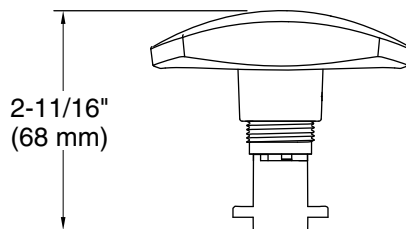

Technical Information

All product dimensions are nominal.

Drain included: No

Notes

Install this product according to the installation guide.