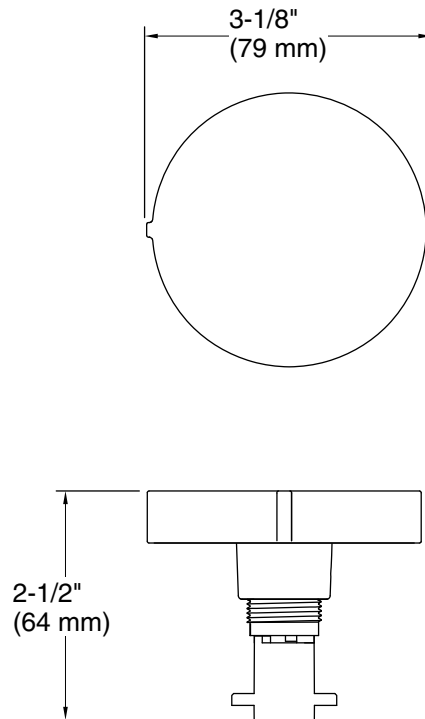

Features

- Handle designed to complement contemporary bathroom decor
- Trim can be easily replaced when the design or finish needs updating
- Smooth, rotary turn operation
- Box includes handle, stopper, decorative flange with flange nut, overflow escutcheon, and alignment tool
- Not required for pressure testing the rough drain

Material

- Durable metal construction
- KOHLER[®] finishes resist corrosion and tarnishing

Required Products/Accessories

K-37383 Rough-in cable bath drain, PVC, 30" cable with tubing

K-78438 30" cable bath drain

or

K-37385 rough-in cable drain, PVC, 45" cable

K-78439 45" cable bath drain

Recommended Products/Accessories

K-23723 Faucet cleaner

Codes/Standards

ASME A112.18.2/CSA B125.2

KOHLER[®] Faucet Lifetime Limited Warranty

Technical Information

All product dimensions are nominal.

Drain included: No

Notes

Install this product according to the installation guide.