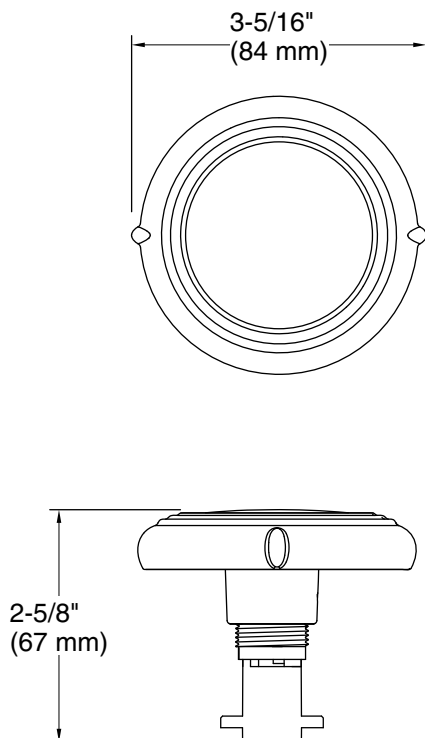

Features

- Handle designed to complement traditional bathroom decor
- Trim can be easily replaced when the design or finish needs updating
- Smooth, rotary turn operation
- Box includes handle, stopper, decorative flange with flange nut, overflow escutcheon, and alignment tool
- Not required for pressure testing the rough drain

Material

- Durable metal construction
- KOHLER® finishes resist corrosion and tarnishing

Required Products/Accessories

K-37383 Rough-in cable bath drain, PVC, 30" cable with tubing
K-78438 30" cable bath drain

or

K-37385 rough-in cable drain, PVC, 45" cable
K-78439 45" cable bath drain

Recommended Products/Accessories

K-23723 Faucet cleaner

Codes/Standards

ASME A112.18.2/CSA B125.2

KOHLER® Faucet Lifetime Limited Warranty

Technical Information

All product dimensions are nominal.

Drain included: No

Notes

Install this product according to the installation guide.