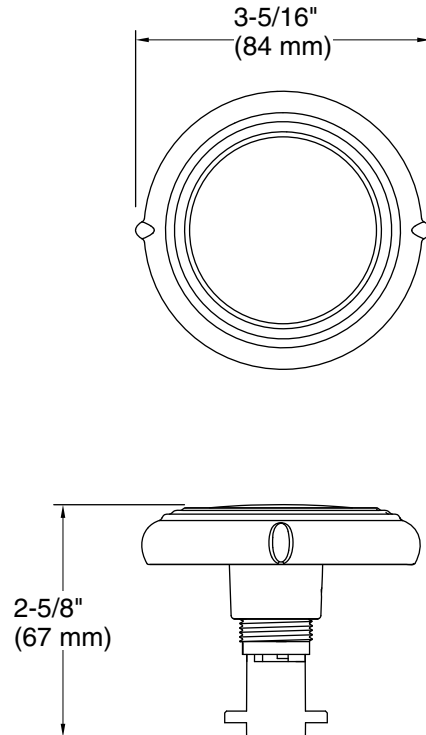

PureFlo™

Traditional rotary-turn bath drain trim
K-T37393

Features

- Handle designed to complement traditional bathroom decor
- Trim can be easily replaced when the design or finish needs updating
- Smooth, rotary turn operation
- Box includes handle, stopper, decorative flange with flange nut, overflow escutcheon, and alignment tool
- Not required for pressure testing the rough drain

Material

- Durable metal construction
- KOHLER® finishes resist corrosion and tarnishing

Required Products/Accessories

K-37383 Rough-in cable bath drain, PVC, 30" cable with tubing
K-78438 30" cable bath drain

12-3-2024 23:16 - US/CA

THE BOLD LOOK
OF **KOHLER**®

Technical Information

All product dimensions are nominal.

Material: Metal

Notes

Install this product according to the installation guide.