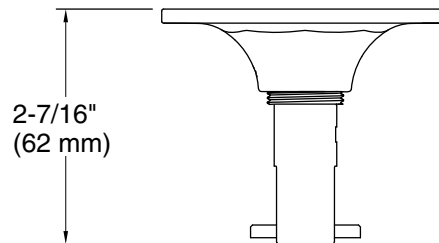

Technical Information

All product dimensions are nominal.

Drain included: No

Notes

Install this product according to the installation guide.