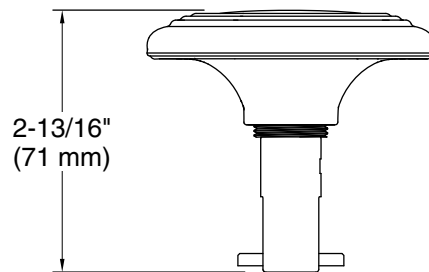

Technical Information

All product dimensions are nominal.

Drain included: No

Notes

Install this product according to the installation guide.